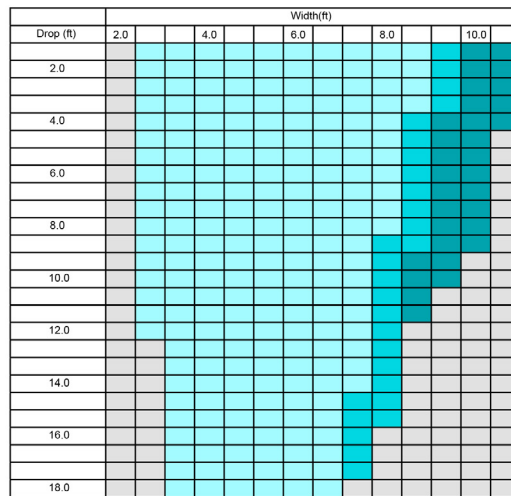

Rollease Acmeda AERO Roller Shade (Optional)

AERO Single System Capacity Chart

LEGEND	DESCRIPTION
Light Blue	S45 All tubes
Medium Blue	S45 STD + HD
Dark Blue	S45 HD
Yellow	S45 Easy-Link (Single Shade Only)
Grey	Cannot be achieved - outside product specifications

AERO Dual System Capacity Chart

LEGEND	DESCRIPTION
Light Blue	S45 All tubes
Medium Blue	S45 STD + HD
Dark Blue	S45 HD
Grey	Cannot be achieved - outside product specifications