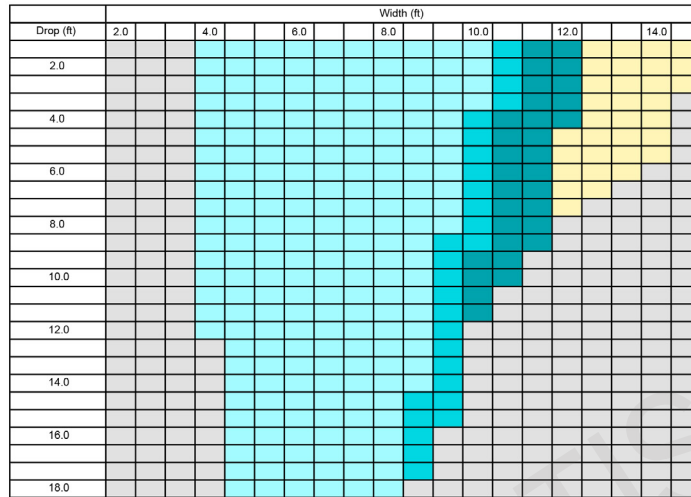

Rollease Acmeda AERO Roller Shade (Optional)

AERO Single System Capacity Chart

LEGEND	DESCRIPTION
Light Blue	S45 All tubes
Medium Blue	S45 STD + HD
Dark Blue	S45 HD
Yellow	S45 Easy-Link (Single Shade Only)
Grey	Cannot be achieved - outside product specifications

AERO Dual System Capacity Chart

LEGEND	DESCRIPTION
Light Blue	S45 All tubes
Medium Blue	S45 STD + HD
Dark Blue	S45 HD
Grey	Cannot be achieved - outside product specifications