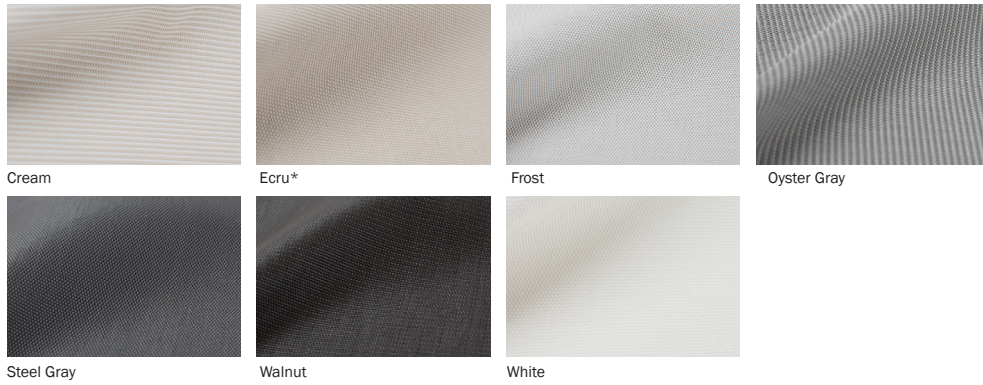

EARTHTEX

— PVC FREE —

#1 ARCHITECTURALLY
SPECIFIED FABRIC
IN THE WORLD

1000 SERIES - 1%

3000 SERIES - 3%

5000 SERIES - 5%

SHADES BY MATISS

www.shadesbymatiss.com | T. 800 493 2040 | email: info@shadesbymatiss.com

1% OPENNESS

3% OPENNESS

5% OPENNESS

* Special order item/Minimum quantity may be required

Product Numbers

1000 SERIES - 1%

Color	Width	Item #
White	96"	G17M5S201
Frost	96"	G17M5T207
Cream	96"	G17M5T205
Ecrú	96"	G17M5S202
Oyster Gray	96"	G17M5T204
Steel Gray	96"	G17M5T208
Walnut	96"	G17M5T211

3000 SERIES - 3%

Color	Width	Item #
White	96"	G17M5W226
Frost	96"	G17M5W231
Cream	96"	G17M5W252
Ecrú	96"	G17M5W228
Oyster Gray	96"	G17M5W201
Steel Gray	96"	G17M5W259
Walnut	96"	G17M5W245

5000 SERIES - 5%

Color	Width	Item #
White	96"	G17M5W204
Frost	96"	G17M5W219
Cream	96"	G17M5W278
Ecrú	96"	G17M5W215
Oyster Gray	96"	G17M5W232
Steel Gray	96"	G17M5W240
Walnut	96"	G17M5W272

96" = 243 cm

Specifications

Product Description	A woven fabric using .0017" diameter TPE fabric. Woven from a TPE core yarn followed by a TPE coating. Fully recyclable.
Composition	100% Thermoplastic elastomer fabric
Fabrication Method	Heat Weld
Openness Factors	1%, 3% & 5%
Weight	1% - 12.25 oz/yd ² ±0.5 3% - 12.25 oz/yd ² ±0.5 5% - 12.25 oz/yd ² ±0.5
Thickness	1% - 0.026" ±0.5 3% - 0.026" ±0.5 5% - 0.026" ±0.5
Width	96"
Length	Approx. 30 linear yds