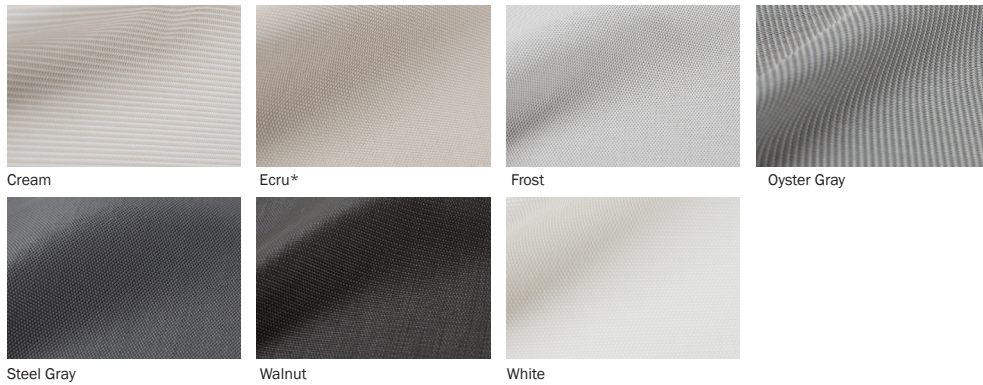

EARTHTEX

— PVC FREE —

#1 ARCHITECTURALLY
SPECIFIED FABRIC
IN THE WORLD

1000 SERIES - 1%

3000 SERIES - 3%

5000 SERIES - 5%

SHADES BY MATISS

www.shadesbymatiss.com | T. 800 493 2040 | email: info@shadesbymatiss.com

1% OPENNESS

3% OPENNESS

5% OPENNESS

* Special order item/Minimum quantity may be required

Product Numbers

1000 SERIES - 1%

Color	Width	Item #
White	96"	G17M5S201
Frost	96"	G17M5T207
Cream	96"	G17M5T205
Ecrú	96"	G17M5S202
Oyster Gray	96"	G17M5T204
Steel Gray	96"	G17M5T208
Walnut	96"	G17M5T211

3000 SERIES - 3%

Color	Width	Item #
White	96"	G17M5W226
Frost	96"	G17M5W231
Cream	96"	G17M5W252
Ecrú	96"	G17M5W228
Oyster Gray	96"	G17M5W201
Steel Gray	96"	G17M5W259
Walnut	96"	G17M5W245

5000 SERIES - 5%

Color	Width	Item #
White	96"	G17M5W204
Frost	96"	G17M5W219
Cream	96"	G17M5W278
Ecrú	96"	G17M5W215
Oyster Gray	96"	G17M5W232
Steel Gray	96"	G17M5W240
Walnut	96"	G17M5W272

96" = 243 cm

Specifications

Product Description	A woven fabric using .0017" diameter TPE fabric. Woven from a TPE core yarn followed by a TPE coating. Fully recyclable.
Composition	100% Thermoplastic elastomer fabric
Fabrication Method	Heat Weld
Openness Factors	1%, 3% & 5%
Weight	1% - 12.25 oz/yd ² ±0.5 3% - 12.25 oz/yd ² ±0.5 5% - 12.25 oz/yd ² ±0.5
Thickness	1% - 0.026" ±0.5 3% - 0.026" ±0.5 5% - 0.026" ±0.5
Width	96"
Length	Approx. 30 linear yds