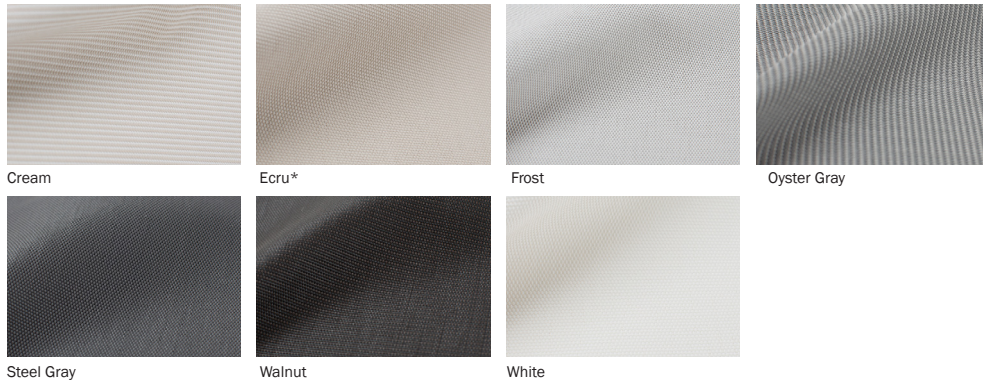

EARTHTEX

— PVC FREE —

#1 ARCHITECTURALLY
SPECIFIED FABRIC
IN THE WORLD

1000 SERIES - 1%

3000 SERIES - 3%

5000 SERIES - 5%

SHADES BY MATISS

www.shadesbymatiss.com | T. 800 493 2040 | email: info@shadesbymatiss.com

1% OPENNESS

3% OPENNESS

5% OPENNESS

* Special order item/Minimum quantity may be required

Product Numbers

1000 SERIES - 1%

Color	Width	Item #
White	96"	G17M5S201
Frost	96"	G17M5T207
Cream	96"	G17M5T205
Ecrú	96"	G17M5S202
Oyster Gray	96"	G17M5T204
Steel Gray	96"	G17M5T208
Walnut	96"	G17M5T211

3000 SERIES - 3%

Color	Width	Item #
White	96"	G17M5W226
Frost	96"	G17M5W231
Cream	96"	G17M5W252
Ecrú	96"	G17M5W228
Oyster Gray	96"	G17M5W201
Steel Gray	96"	G17M5W259
Walnut	96"	G17M5W245

5000 SERIES - 5%

Color	Width	Item #
White	96"	G17M5W204
Frost	96"	G17M5W219
Cream	96"	G17M5W278
Ecrú	96"	G17M5W215
Oyster Gray	96"	G17M5W232
Steel Gray	96"	G17M5W240
Walnut	96"	G17M5W272

96" = 243 cm

Specifications

Product Description	A woven fabric using .0017" diameter TPE fabric. Woven from a TPE core yarn followed by a TPE coating. Fully recyclable.
Composition	100% Thermoplastic elastomer fabric
Fabrication Method	Heat Weld
Openness Factors	1%, 3% & 5%
Weight	1% - 12.25 oz/yd ² ±0.5 3% - 12.25 oz/yd ² ±0.5 5% - 12.25 oz/yd ² ±0.5
Thickness	1% - 0.026" ±0.5 3% - 0.026" ±0.5 5% - 0.026" ±0.5
Width	96"
Length	Approx. 30 linear yds