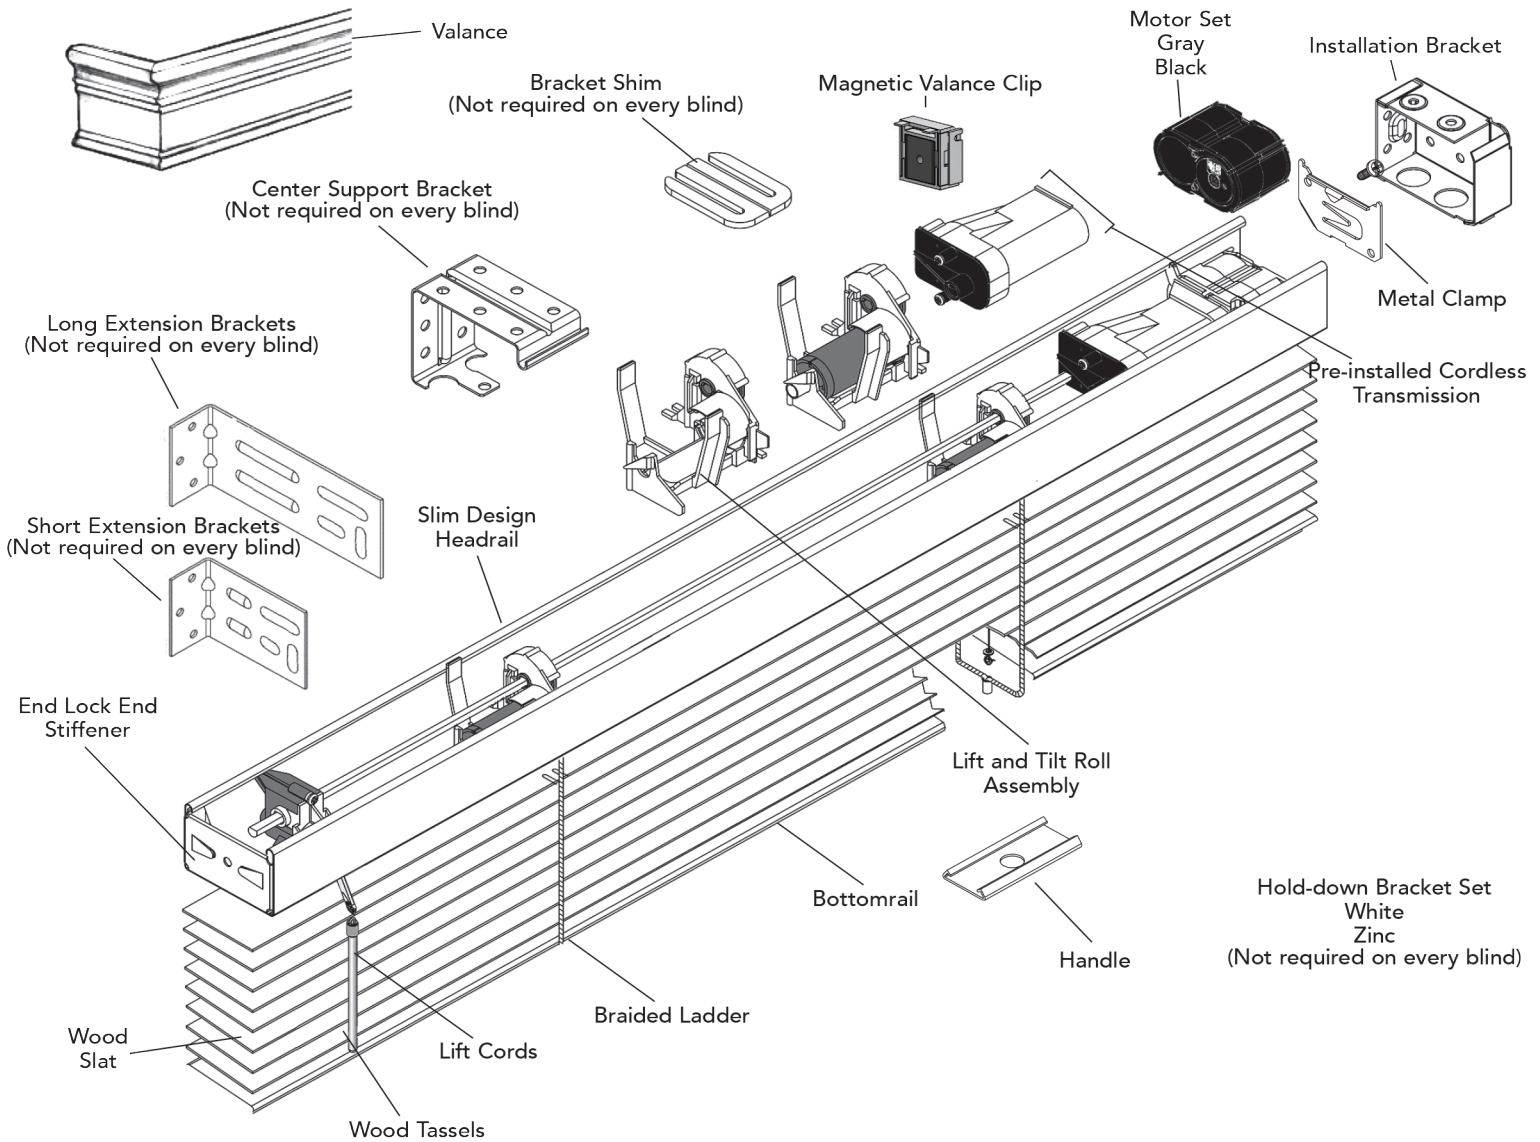

CONTROL CHARTS – CORDLESS LIFT SYSTEM

Tilt Wands

- 12"
- 20"
- 24"
- 36"
- 48"

Clear Wands

- 60"
- 70"
- 78"
- 90"
- 120"

Wand Adapter
(for 2-3/8" slats only)