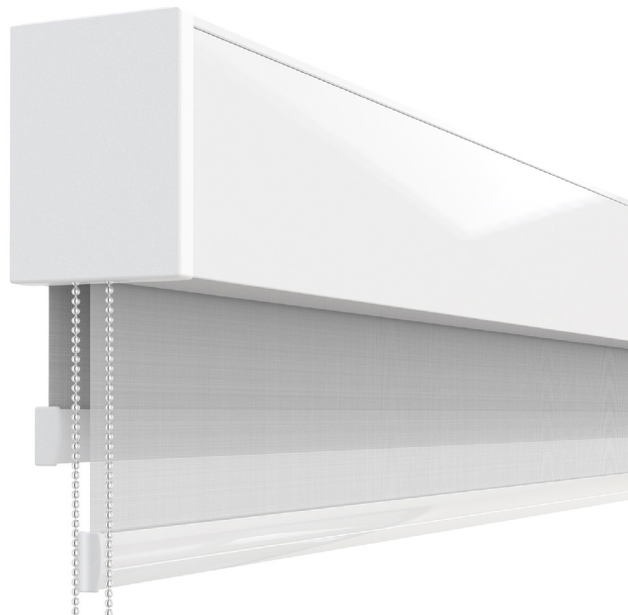

Rollease Acmeda AERO Single and Dual Roller Shade (Optional)

AERO SINGLE AND DUAL ROLLER SHADE

AERO DUAL

Rollease Acmeda's innovative AERO dual roller system offers a premium aesthetically pleasing and technologically advanced solution. Controlling two shades with either a single chain or independent spring mechanism, raising and lowering shades to your preferred top and bottom locations, in a smooth and controlled motion, with one simple touch.

AERO SINGLE

AERO single roller system offers a premium aesthetically pleasing and technologically advanced solution. Controlled with either a chain or independent spring mechanism, the shade will open and close to your preferred top and bottom locations in a smooth and controlled motion, with one simple touch.

AESTHETICAL FEATURES

- Minimal light gaps
- Compatible with S45 System bracket covers for a neat finish
- Optional CF90 Cassette Fascia in square or round profiles

PRODUCTION & ASSEMBLY FEATURES

- Easy pre-tensioning through control bracket
- Revolutionary top and bottom limit setting function, with easy push button control
- Color coded LH & RH hardware for quick & easy assembly
- Self-locating chain winder feature for effortless installation

SYSTEM OPTIONS

Round Cassette

Square Cassette

Mounting Rail

SYSTEM UPGRADES

Easy-Link

General

Skyline