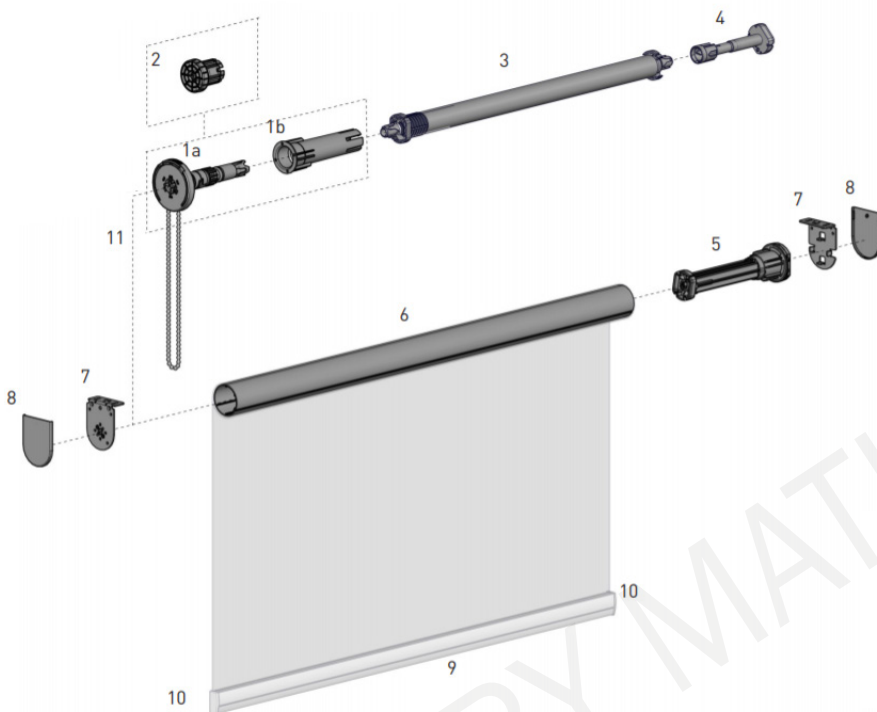

Rollease Acmeda AERO Single Roller Shade (Optional)

AERO SINGLE AND DUAL ROLLER SHADE

- 1a. AERO Single Chain Winder
- 1b. AERO Connector - Chain Winder/Booster
2. AERO Single Chainfree Control | S45
3. Booster Uni.
4. Booster Decelerator
5. AERO Limiter Idle End
6. S45 Aluminum Tube
7. AERO Single LX Bracket - Chain Winder/Limiter

Hardware Colors

CONTROL OPTIONS

SPECIFICATIONS

MAX ROLL