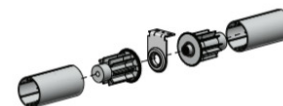

Hardware Colors

CONTROL OPTIONS

SPECIFICATIONS

MAX ROLL

DEDUCTION

CONTROL TYPE	CONTROL END		LIMITER END	
	With Covers	WithOUT Covers	With Covers	WithOUT Covers
CHAIN CONTROL	18mm [0.71"]	16mm [0.63"]	17mm [0.67"]	15mm [0.59"]
CHAINFREE CONTROL	15mm [0.59"]	14mm [0.55"]	17mm [0.67"]	15mm [0.59"]

SYSTEM OPTIONS

Round Cassette

Square Cassette

Mounting Rail

SYSTEM UPGRADES

Easy-Link

General

Skyline