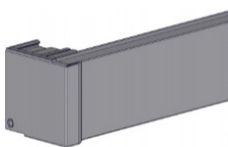

Hardware Colors

CONTROL OPTIONS

SPECIFICATIONS

MAX ROLL

DEDUCTION

CONTROL TYPE	CONTROL END		LIMITER END	
	With Covers	WithOUT Covers	With Covers	WithOUT Covers
CHAIN CONTROL	18mm [0.71"]	16mm [0.63"]	17mm [0.67"]	15mm [0.59"]
CHAINFREE CONTROL	15mm [0.59"]	14mm [0.55"]	17mm [0.67"]	15mm [0.59"]

SYSTEM OPTIONS

Round Cassette

Square Cassette

Mounting Rail

SYSTEM UPGRADES

Easy-Link

General

Skyline