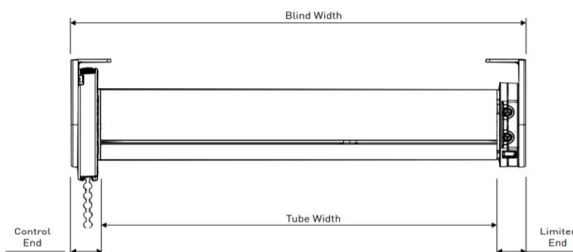

Hardware Colors

CONTROL OPTIONS

SPECIFICATIONS

MAX ROLL

DEDUCTION

CONTROL TYPE	CONTROL END		LIMITER END	
	With Covers	WithOUT Covers	With Covers	WithOUT Covers
CHAIN CONTROL	18mm [0.71"]	16mm [0.63"]	17mm [0.67"]	15mm [0.59"]
CHAINFREE CONTROL	15mm [0.59"]	14mm [0.55"]	17mm [0.67"]	15mm [0.59"]

SYSTEM OPTIONS

Round Cassette

Square Cassette

Mounting Rail

SYSTEM UPGRADES

Easy-Link

General

Skyline