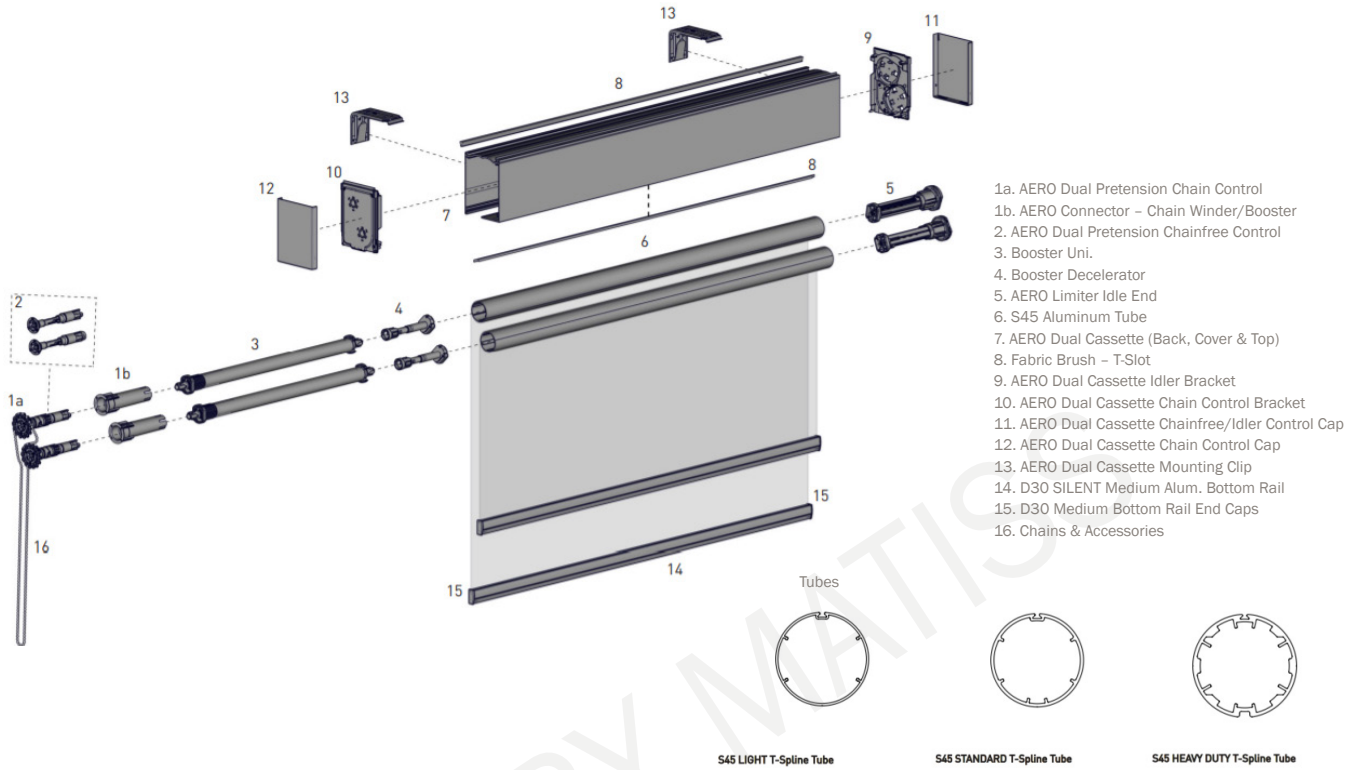

SYSTEM OPTIONS

Round Cassette

Square Cassette

Mounting Rail

SYSTEM UPGRADES

Easy-Link

General

Skyline

Rollease Acmeda AERO Dual Roller Shade (Optional)

AERO SINGLE AND DUAL ROLLER SHADE

SPECIFICATIONS

MAX ROLL

MAX ROLL: 62mm [2.441"]

MAX ROLL: 62mm [2.441"]

DEDUCTION

Shade Width

17mm [0.67"]

Tube/Fabric Width

17mm [0.67"]

TUBE/FABRIC WIDTH
 SHADE WIDTH - 34mm [1.34"]

SYSTEM OPTIONS - COMPATIBLE BOTTOM RAILS		COLOR RANGE	CONTROL OPTIONS	
<p>D30 Silent Rail</p>	<p>Flat Rail</p>	<p>Hardware Colors</p> <p>white gray</p>	<p>CHAIN CONTROL</p>	<p>CHAINFREE</p>