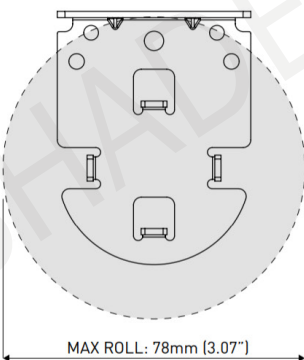

Hardware Colors

CONTROL OPTIONS

SPECIFICATIONS

MAX ROLL

DEDUCTION

CONTROL TYPE	CONTROL END		LIMITER END	
	With Covers	WithOUT Covers	With Covers	WithOUT Covers
CHAIN CONTROL	18mm [0.71"]	16mm [0.63"]	17mm [0.67"]	15mm [0.59"]
CHAINFREE CONTROL	15mm [0.59"]	14mm [0.55"]	17mm [0.67"]	15mm [0.59"]

Rollease Acmeda AERO Dual Roller Shade (Optional)

AERO SINGLE AND DUAL ROLLER SHADE

SPECIFICATIONS

MAX ROLL

MAX ROLL: 62mm [2.441"]

MAX ROLL: 62mm [2.441"]

DEDUCTION

Shade Width

17mm [0.67"]

Tube/Fabric Width

17mm [0.67"]

TUBE/FABRIC WIDTH
 SHADE WIDTH - 34mm [1.34"]

SYSTEM OPTIONS - COMPATIBLE BOTTOM RAILS		COLOR RANGE	CONTROL OPTIONS	
<p>D30 Silent Rail</p>	<p>Flat Rail</p>	<p>Hardware Colors</p> <p>white gray</p>	<p>CHAIN CONTROL</p>	<p>CHAINFREE</p>