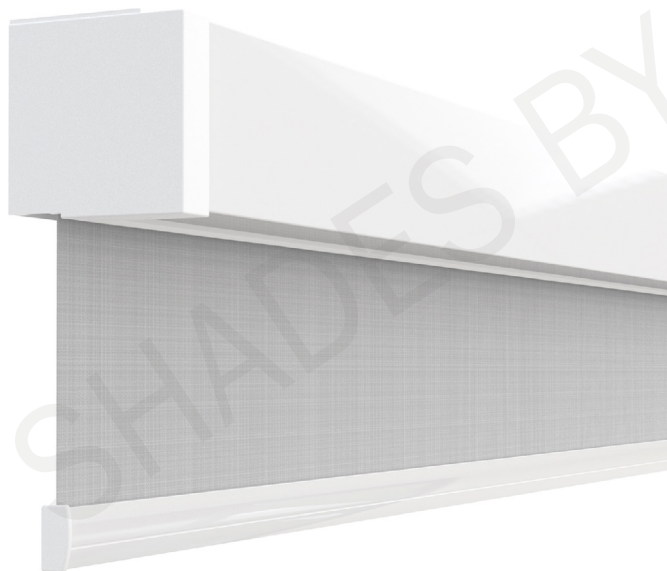

Rollease Acmeda AERO Single and Dual Roller Shade (Optional)

AERO SINGLE AND DUAL ROLLER SHADE

AERO DUAL

Rollease Acmeda's innovative AERO dual roller system offers a premium aesthetically pleasing and technologically advanced solution. Controlling two shades with either a single chain or independent spring mechanism, raising and lowering shades to your preferred top and bottom locations, in a smooth and controlled motion, with one simple touch.

AERO SINGLE

AERO single roller system offers a premium aesthetically pleasing and technologically advanced solution. Controlled with either a chain or independent spring mechanism, the shade will open and close to your preferred top and bottom locations in a smooth and controlled motion, with one simple touch.

AESTHETICAL FEATURES

- Minimal light gaps
- Compatible with S45 System bracket covers for a neat finish
- Optional CF90 Cassette Fascia in square or round profiles

PRODUCTION & ASSEMBLY FEATURES

- Easy pre-tensioning through control bracket
- Revolutionary top and bottom limit setting function, with easy push button control
- Color coded LH & RH hardware for quick & easy assembly
- Self-locating chain winder feature for effortless installation