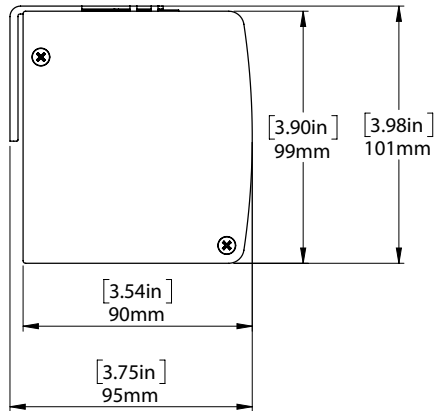

Easy-Link

SPECIFICATIONS: P95 Semi Cassette SYSTEM

MAX ROLL

DEDUCTIONS

DIMENSIONS

P95 Semi Cassette WITH FABRIC ATTACHED