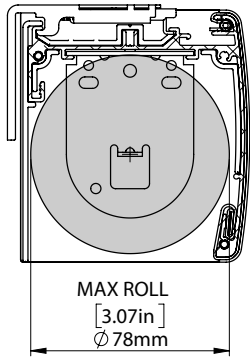

xxx = colour

SYSTEM INDEX

1	P95 Semi Cassette - Base 50 RB88-0150-xxx490
2	P95 Semi Cassette - End Cap Set + Fixing Screws RB88-0101-xxx001
3	P95 Semi Cassette - Spring Loaded Bracket - Top/Ceiling Fix RB88-0121-025001
4	P95 Semi Cassette - Spring Loaded Bracket - Universal Fix RB88-0122-025001
5	9mm Flat Spline RB92-0901-001100 RB92-0902-001075 RB92-0903-001075
6	Ribbed Spline SS91-5246-050300

Easy-Link

SPECIFICATIONS: P95 Semi Cassette SYSTEM

MAX ROLL

DEDUCTIONS

DIMENSIONS

P95 Semi Cassette WITH FABRIC ATTACHED