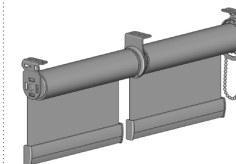

FEATURES/BENEFITS

- Spring Loaded Installation Brackets; for both top & face fixing/ceiling and wall mounts.
- One piece design, featuring 50mm base bracket mounting allocation.
- Colour coded end caps.
- Fabric-wrap option with spline function.

xxx = colour

SYSTEM INDEX

1	P95 Semi Cassette - Base 50 RB88-0150-xxx490
2	P95 Semi Cassette - End Cap Set + Fixing Screws RB88-0101-xxx001
3	P95 Semi Cassette - Spring Loaded Bracket - Top/Ceiling Fix RB88-0121-025001
4	P95 Semi Cassette - Spring Loaded Bracket - Universal Fix RB88-0122-025001
5	9mm Flat Spline RB92-0901-001100 RB92-0902-001075 RB92-0903-001075
6	Ribbed Spline SS91-5246-050300

Easy-Link

SPECIFICATIONS: P95 Semi Cassette SYSTEM

MAX ROLL

DEDUCTIONS

DIMENSIONS

P95 Semi Cassette WITH FABRIC ATTACHED