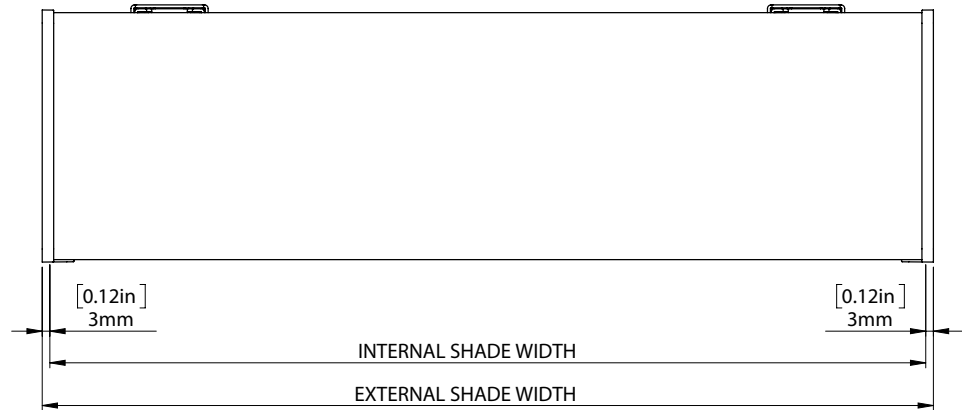

Easy-Link

SPECIFICATIONS: P95 Semi Cassette SYSTEM

MAX ROLL

DEDUCTIONS

DIMENSIONS

P95 Semi Cassette WITH FABRIC ATTACHED