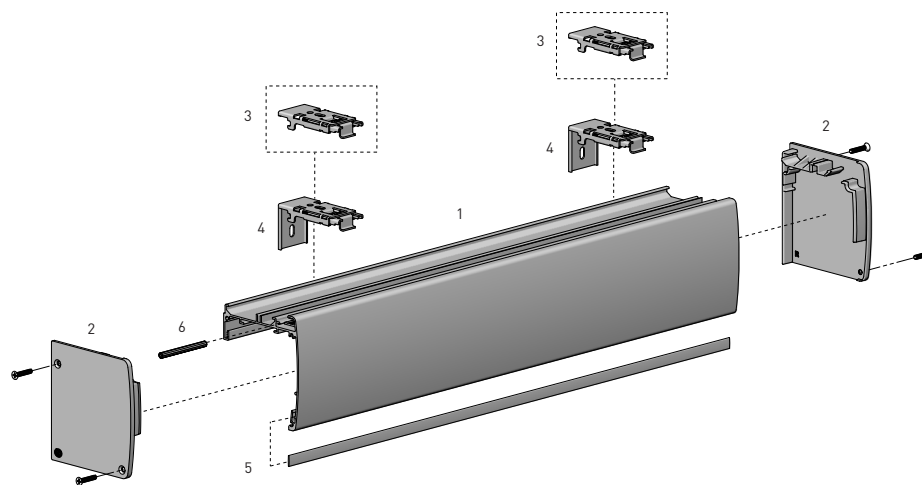

OVERVIEW: P95 Semi Cassette SYSTEM

The P95 Semi Cassette system is a decorative one piece cover providing an elegant finish, compatible with S40 & S45 Roller Shade systems, Skyline tubes (1-1/4", 1-1/2", 2") and Skyline clutches (SL10 & SL15).

FEATURES/BENEFITS

- Spring Loaded Installation Brackets; for both top & face fixing/ceiling and wall mounts.
- One piece design, featuring 50mm base bracket mounting allocation.
- Colour coded end caps.
- Fabric-wrap option with spline function.

xxx = colour

SYSTEM INDEX

1	P95 Semi Cassette - Base 50 RB88-0150-xxx490
2	P95 Semi Cassette - End Cap Set + Fixing Screws RB88-0101-xxx001
3	P95 Semi Cassette - Spring Loaded Bracket - Top/Ceiling Fix RB88-0121-025001
4	P95 Semi Cassette - Spring Loaded Bracket - Universal Fix RB88-0122-025001
5	9mm Flat Spline RB92-0901-001100 RB92-0902-001075 RB92-0903-001075
6	Ribbed Spline SS91-5246-050300

Easy-Link

SPECIFICATIONS: P95 Semi Cassette SYSTEM

MAX ROLL

DEDUCTIONS

DIMENSIONS

P95 Semi Cassette WITH FABRIC ATTACHED