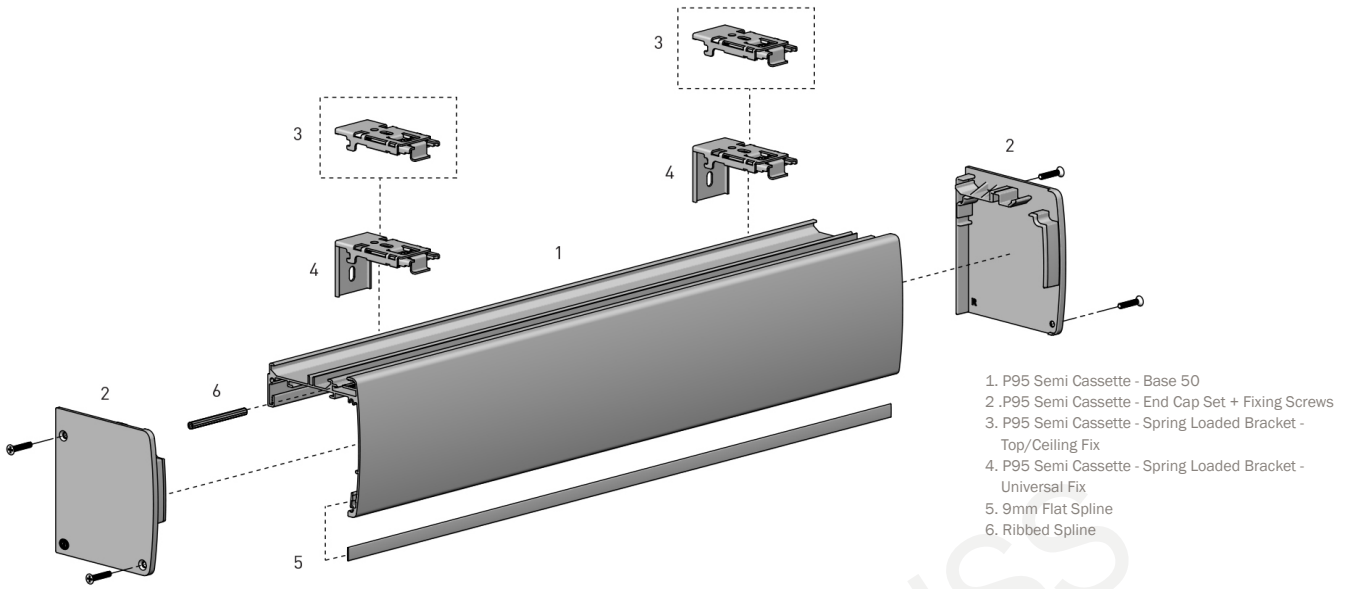

P95 SEMI CASSETTE (Optional)

The **P95 Semi Cassette** system is a decorative one piece cover providing an elegant finish, compatible with S40 & S45 Roller Shade systems, Skyline tubes (1-1/2", 2") and Skyline clutches (SL10 & SL15).

FEATURES/BENEFITS

- Spring Loaded Installation Brackets; for both top & face fixing/ceiling and wall mounts.
- One piece design, featuring 50mm base bracket mounting allocation.
- Color coded end caps.
- Fabric-wrap option with spline function.

Hardware Colors

COMPATIBLE SYSTEMS

MAX ROLL

DEDUCTIONS

DIMENSIONS

P95 Semi Cassette WITH FABRIC ATTACHED