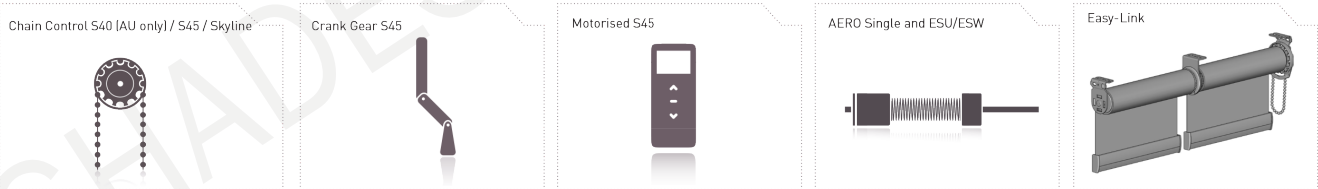

P95 SEMI CASSETTE (Optional)

The **P95 Semi Cassette** system is a decorative one piece cover providing an elegant finish, compatible with S40 & S45 Roller Shade systems, Skyline tubes (1-1/2", 2") and Skyline clutches (SL10 & SL15).

FEATURES/BENEFITS

- Spring Loaded Installation Brackets; for both top & face fixing/ceiling and wall mounts.
- One piece design, featuring 50mm base bracket mounting allocation.
- Color coded end caps.
- Fabric-wrap option with spline function.

Hardware Colors

COMPATIBLE SYSTEMS

MAX ROLL

DEDUCTIONS

DIMENSIONS

P95 Semi Cassette WITH FABRIC ATTACHED