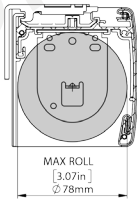

FEATURES/BENEFITS

- Spring Loaded Installation Brackets; for both top & face fixing/ceiling and wall mounts.
- One piece design, featuring 50mm base bracket mounting allocation.
- Color coded end caps.
- Fabric-wrap option with spline function.

Hardware Colors

COMPATIBLE SYSTEMS

MAX ROLL

DEDUCTIONS

DIMENSIONS

P95 Semi Cassette WITH FABRIC ATTACHED