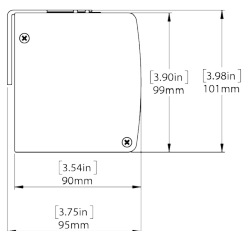

Hardware Colors

COMPATIBLE SYSTEMS

MAX ROLL

DEDUCTIONS

DIMENSIONS

P95 Semi Cassette WITH FABRIC ATTACHED