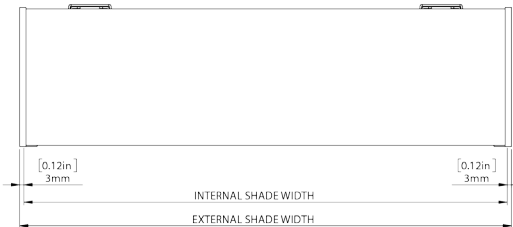

Hardware Colors

COMPATIBLE SYSTEMS

MAX ROLL

DEDUCTIONS

DIMENSIONS

P95 Semi Cassette WITH FABRIC ATTACHED