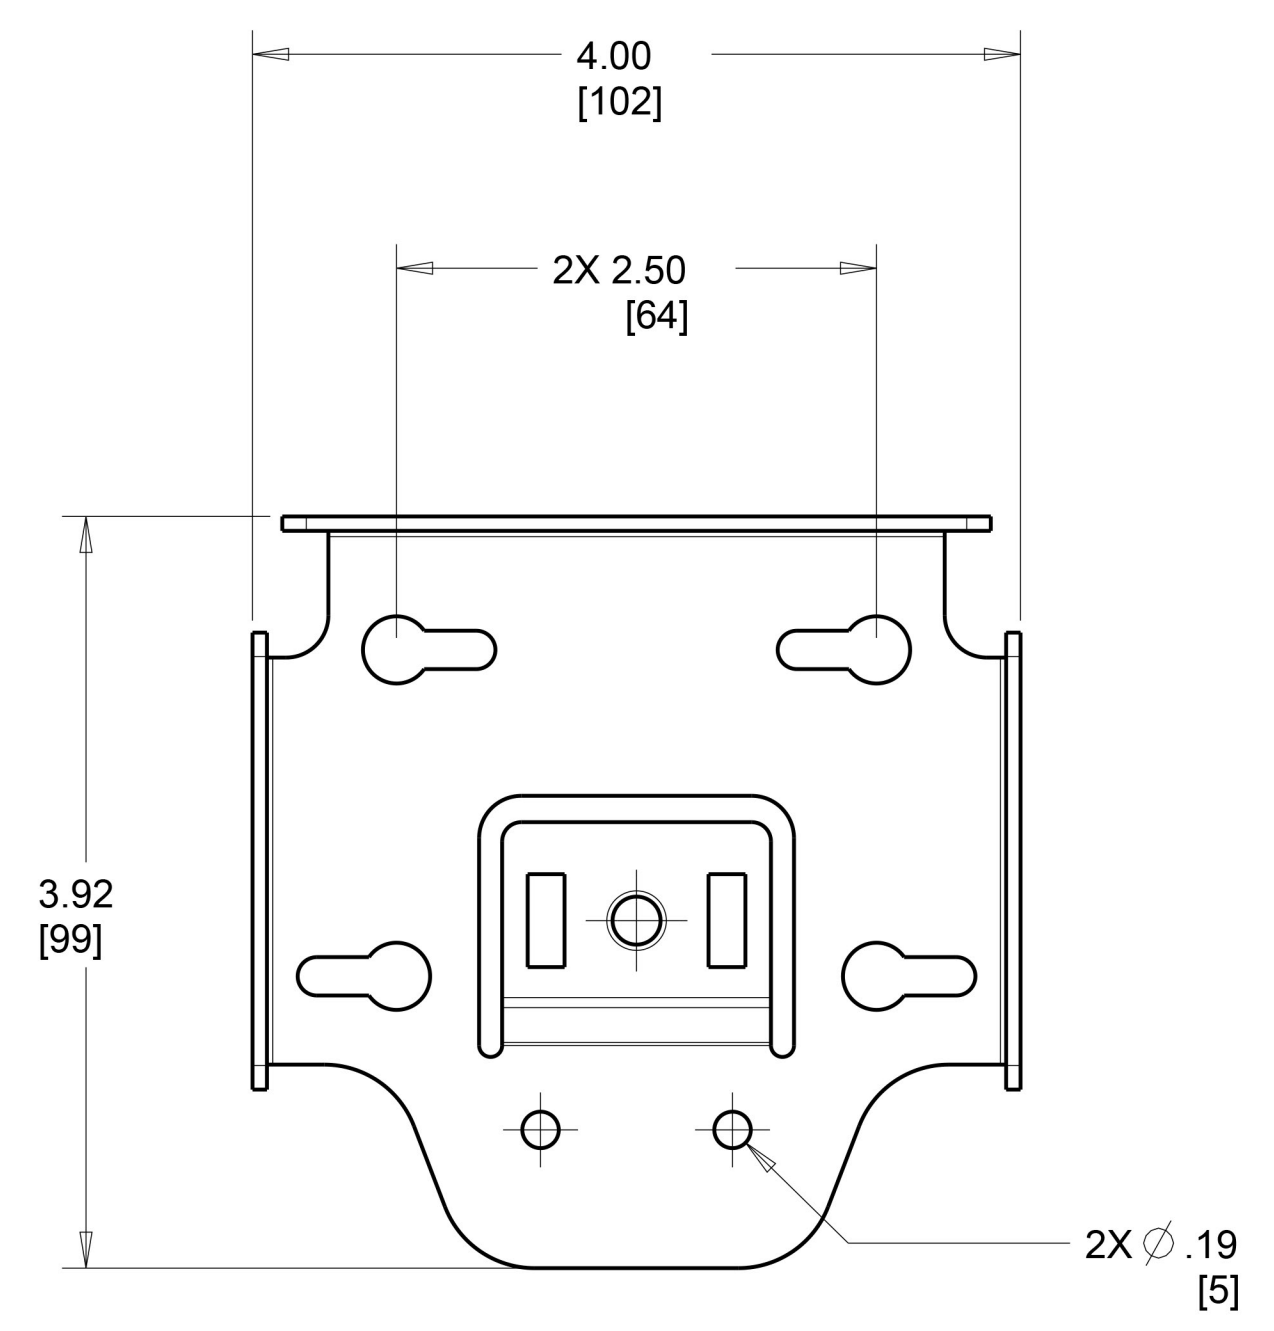

REVISION RECORD				
SYM	DESCRIPTION	BY	DATE	CHK
B	CUSTOMER INSPECTION DRAWING	VRP	08JUL11	

TOLERANCES		SHADES BY MATISS <small>custom shading solutions</small>		www.shadesbymatiss.com <small>800.493.2040</small>
.XX ± .015	XXX ± .005	ANG ± 1°	DESIGNED BY: VRP DRAWN BY: D DATE: 08JUL11	TITLE: SLFBKT4XX 4 INCH FASCIA BRACKETS SCALE: 1:1 PROJ. NO.: W159P100
				N/A N/A B3 B