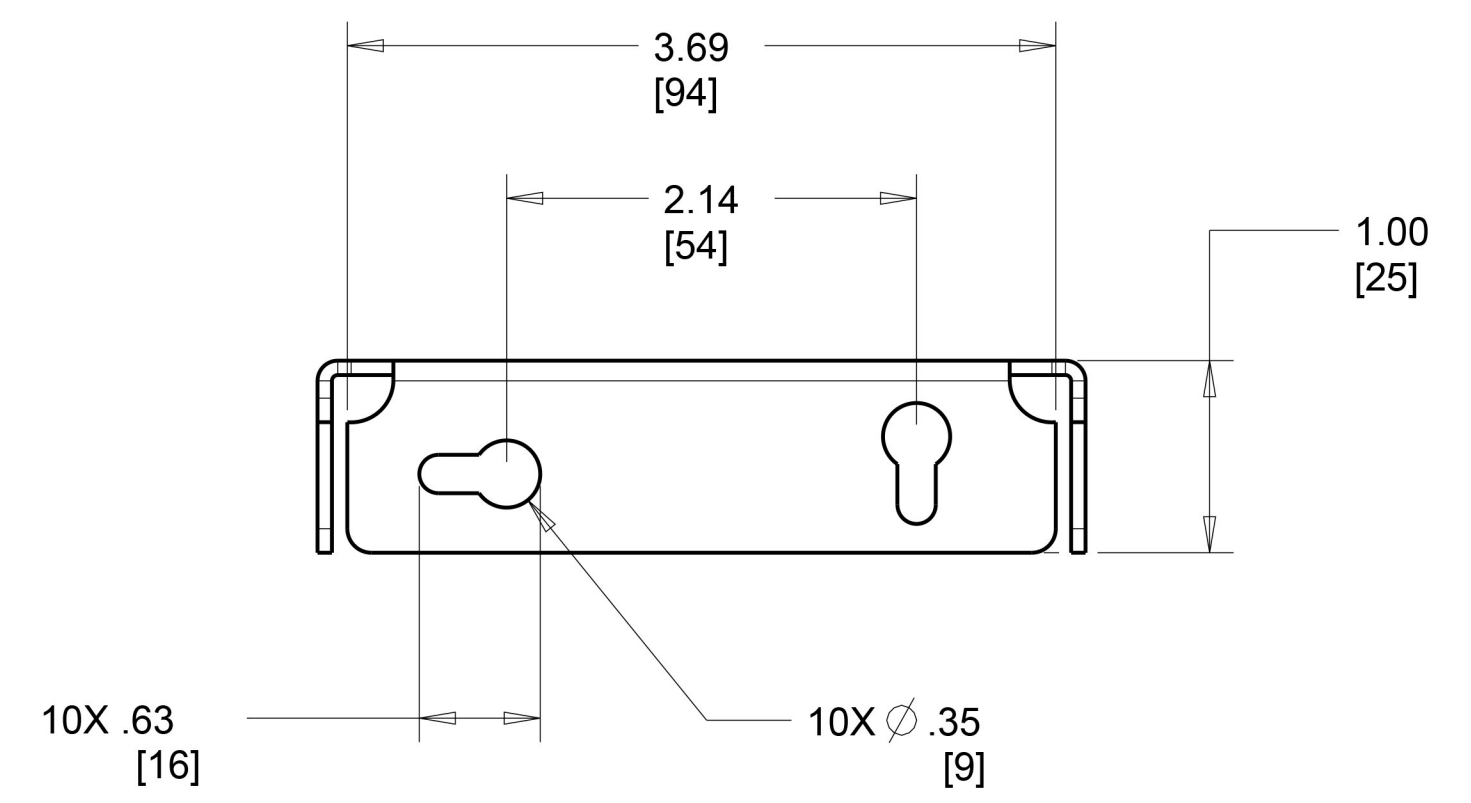

REVISION RECORD				
SYM	DESCRIPTION	BY	DATE	CHK
B	CUSTOMER INSPECTION DRAWING	VRP	08JUL11	

TOLERANCES		SHADES BY MATISS <small>custom shading solutions</small>		www.shadesbymatiss.com <small>800.493.2040</small>
.XX ± .015	XXX ± .005	ANG ± 1°	DESIGNED BY: VRP DRAWN BY: D DATE: 08JUL11	TITLE: SLFBKT4XX 4 INCH FASCIA BRACKETS SCALE: 1:1 PROJ. NO.: W159P100
				N/A N/A B3 B