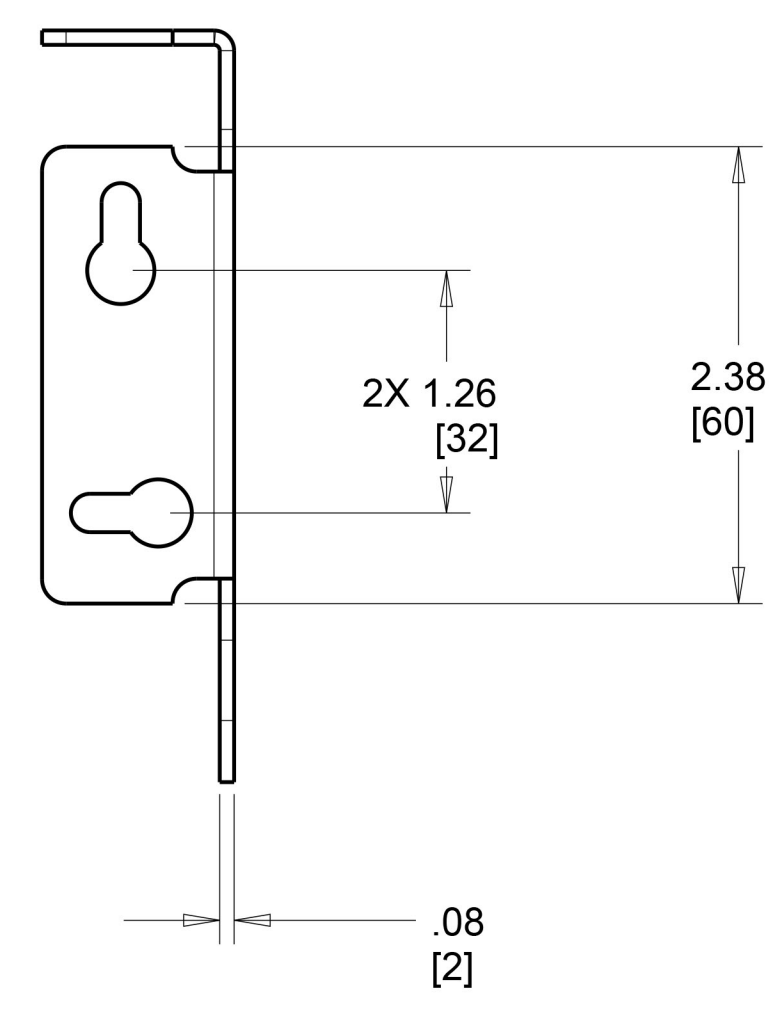

REVISION RECORD				
SYM	DESCRIPTION	BY	DATE	CHK
B	CUSTOMER INSPECTION DRAWING	VRP	08JUL11	

TOLERANCES		SHADES BY MATISS <small>custom shading solutions</small>		www.shadesbymatiss.com <small>800.493.2040</small>
.XX ± .015	XXX ± .005	ANG ± 1°	DESIGNED BY: VRP DRAWN BY: D DATE: 08JUL11	TITLE: SLFBKT4XX 4 INCH FASCIA BRACKETS SCALE: 1:1 PROJ. NO.: W159P100
				N/A N/A B3 B