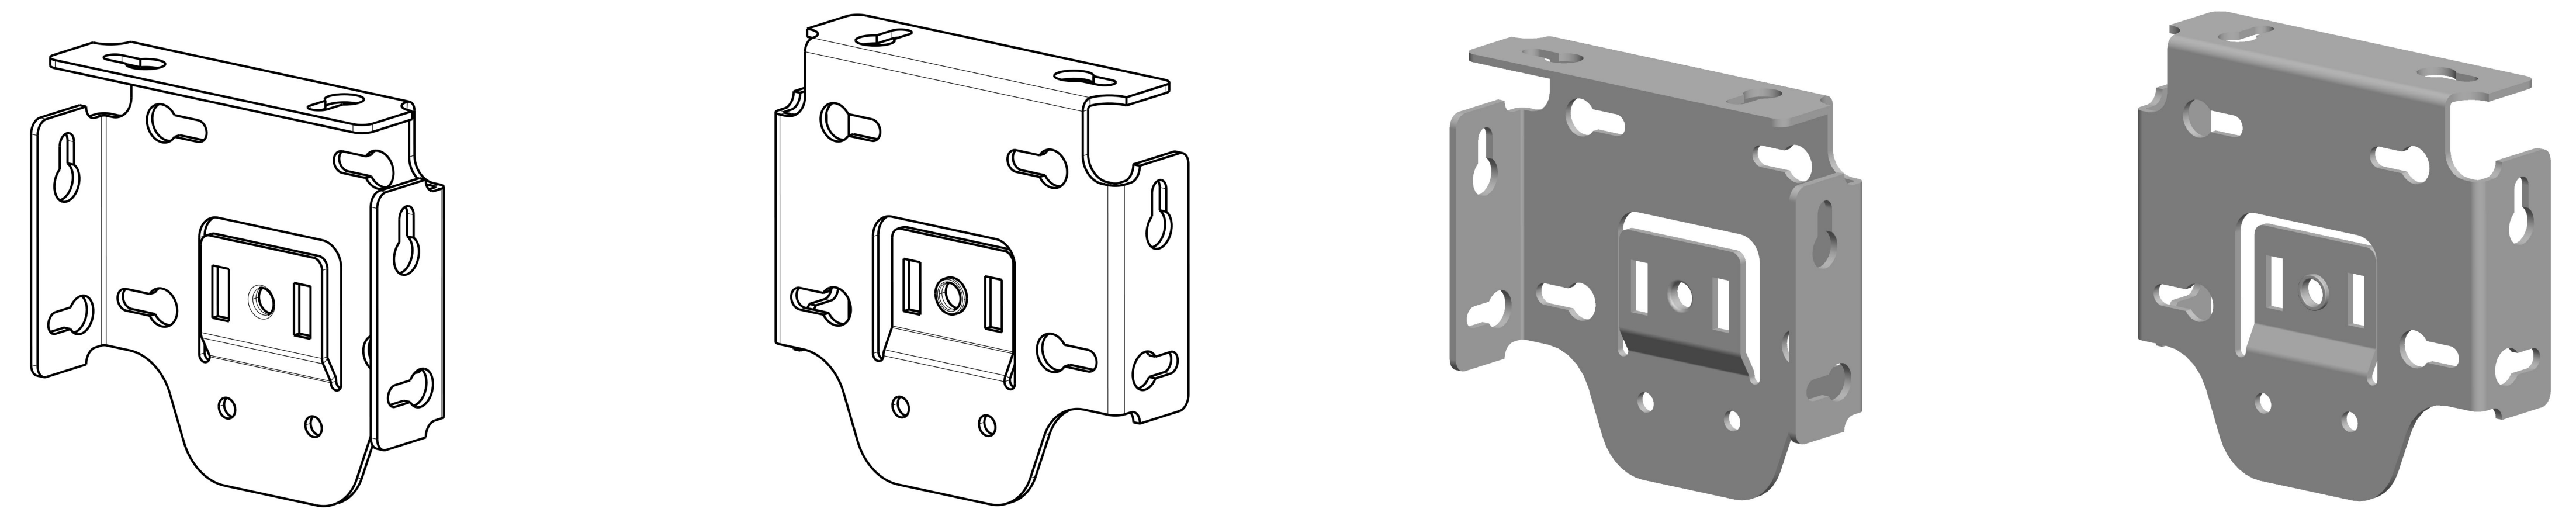

REVISION RECORD				
SYM	DESCRIPTION	BY	DATE	CHK
B	CUSTOMER INSPECTION DRAWING	VRP	08JUL11	

TOLERANCES		SHADES BY MATISS <small>custom shading solutions</small>		www.shadesbymatiss.com <small>800.493.2040</small>
.XX ± .015	XXX ± .005	ANG ± 1°	DESIGNED BY: VRP DRAWN BY: D DATE: 08JUL11	TITLE: SLFBKT4XX 4 INCH FASCIA BRACKETS SCALE: 1:1 PROJ. NO.: W159P100
				N/A N/A B3 B