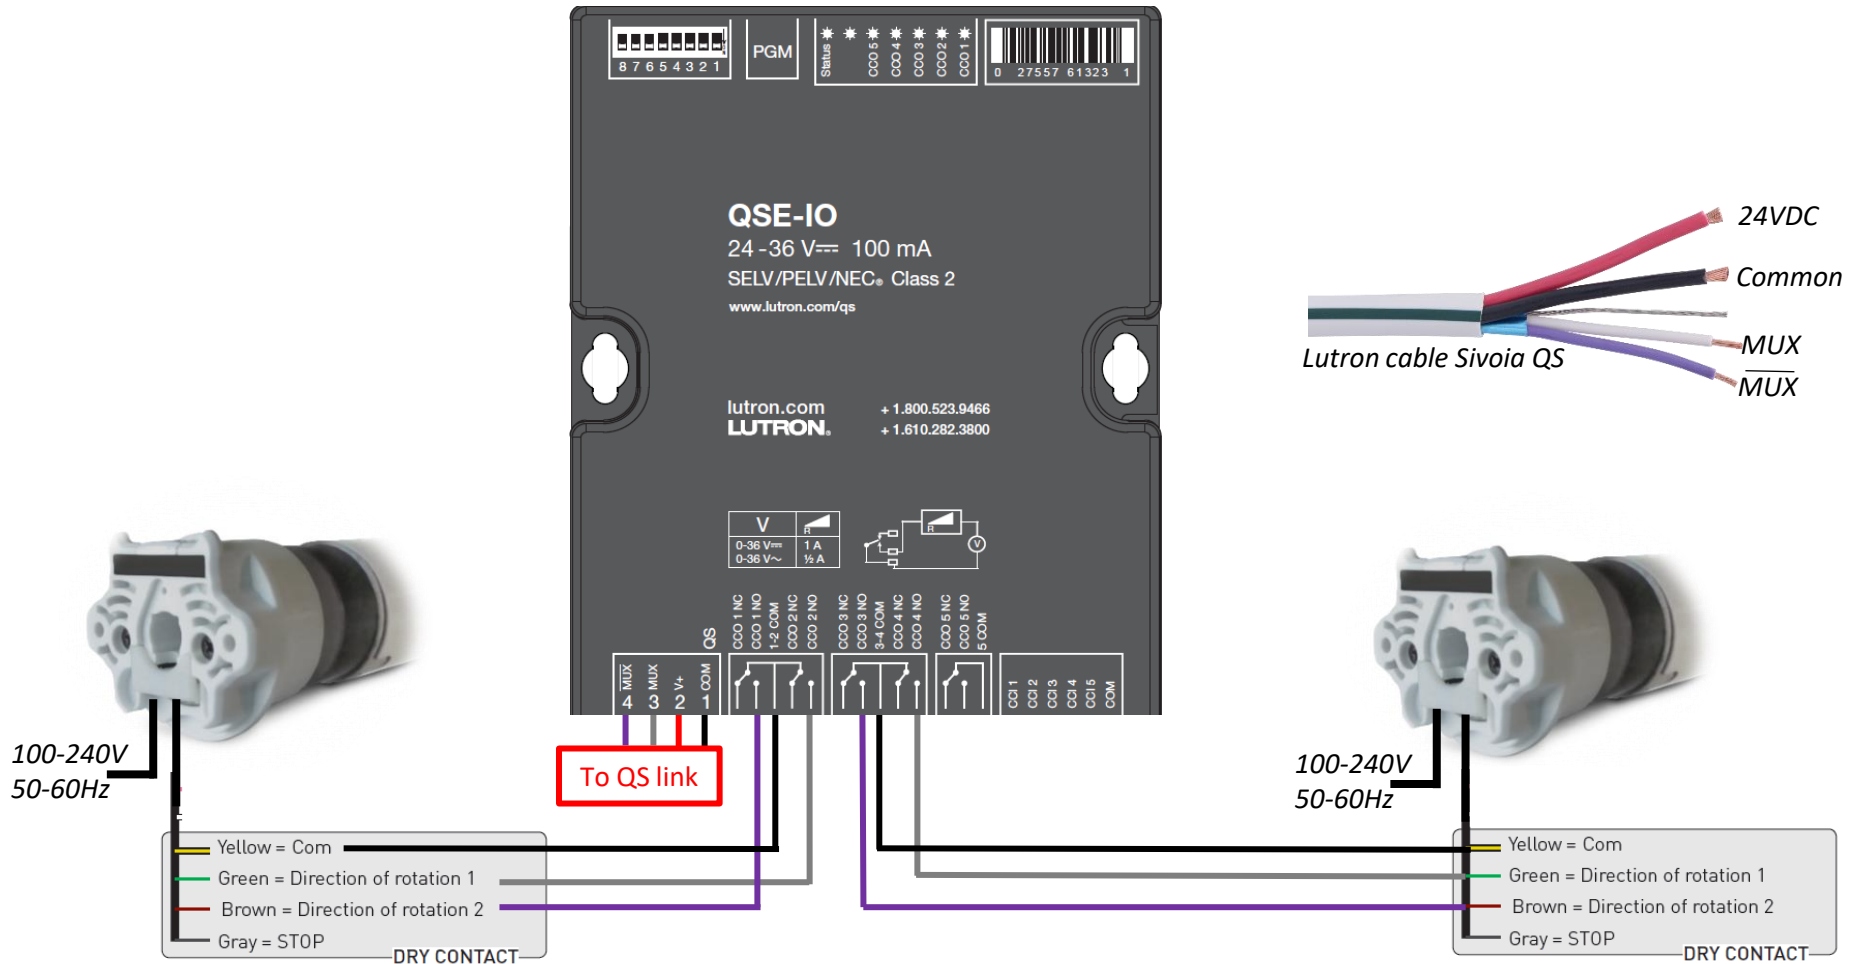

2 XSDC5DX428 integration into Lutron network

1 power supply unit

 **Lutron certified installer only**

Note: Stop is achieved by commuting Up and Down together for less than 1 second

2 XSDC5DX428 integration into Lutron network

2 power supply units

 **Lutron certified installer only**

Note: Stop is achieved by commuting Up and Down together for less than 1 second

5 XSDC5DX428 & ARM5 integration into Lutron

! *Lutron certified installer only*

100-277V
50/60Hz

2 XSDC5TX428 integration into Lutron network

 **Lutron certified installer only**

2 XSDC3DX228 integration into Lutron network

 **Lutron certified installer only**