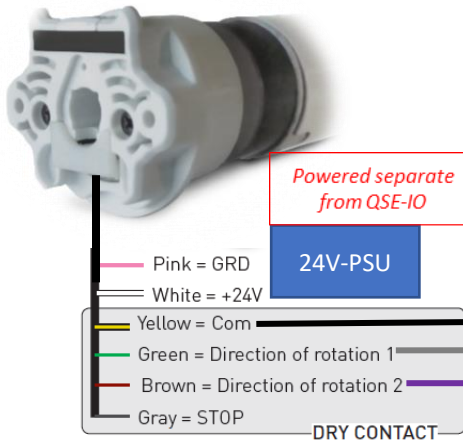

2 XSDC5DX428 integration into Lutron network

1 power supply unit

 **Lutron certified installer only**

Note: Stop is achieved by commuting Up and Down together for less than 1 second

2 XSDC5DX428 integration into Lutron network

2 power supply units

 **Lutron certified installer only**

Note: Stop is achieved by commuting Up and Down together for less than 1 second

5 XSDC5DX428 & ARM5 integration into Lutron

! *Lutron certified installer only*