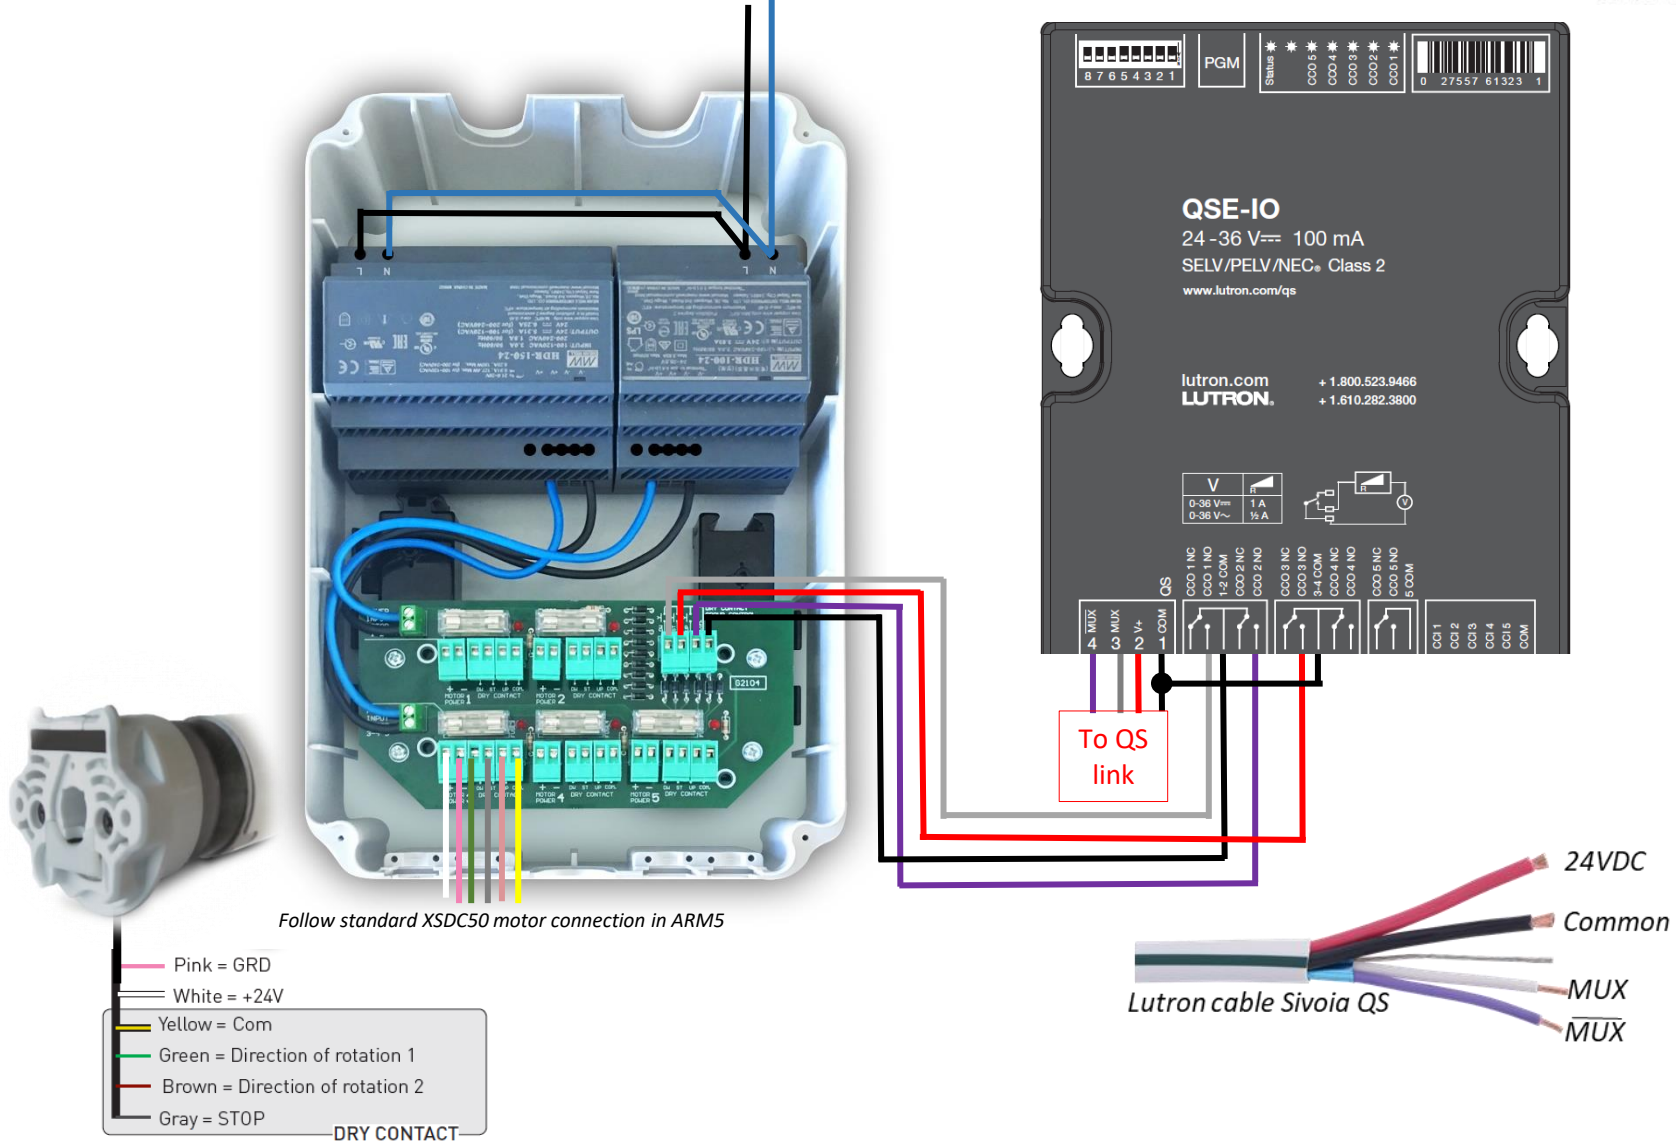

2 XSDC5DX428 integration into Lutron network

1 power supply unit

 **Lutron certified installer only**

Note: Stop is achieved by commuting Up and Down together for less than 1 second

2 XSDC5DX428 integration into Lutron network

2 power supply units

 **Lutron certified installer only**

Note: Stop is achieved by commuting Up and Down together for less than 1 second

5 XSDC5DX428 & ARM5 integration into Lutron

! *Lutron certified installer only*

100-277V
50/60Hz

2 XSDC5TX428 integration into Lutron network

 **Lutron certified installer only**

2 XSDC3DX228 integration into Lutron network

 **Lutron certified installer only**