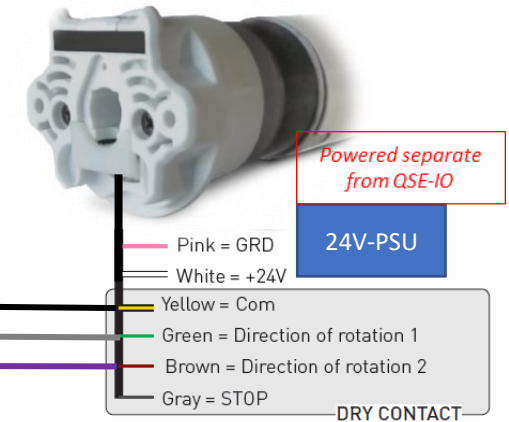

2 XSDC5DX428 integration into Lutron network

1 power supply unit

 **Lutron certified installer only**

Note: Stop is achieved by commuting Up and Down together for less than 1 second

2 XSDC5DX428 integration into Lutron network

2 power supply units

 **Lutron certified installer only**

Note: Stop is achieved by commuting Up and Down together for less than 1 second

5 XSDC5DX428 & ARM5 integration into Lutron

! *Lutron certified installer only*