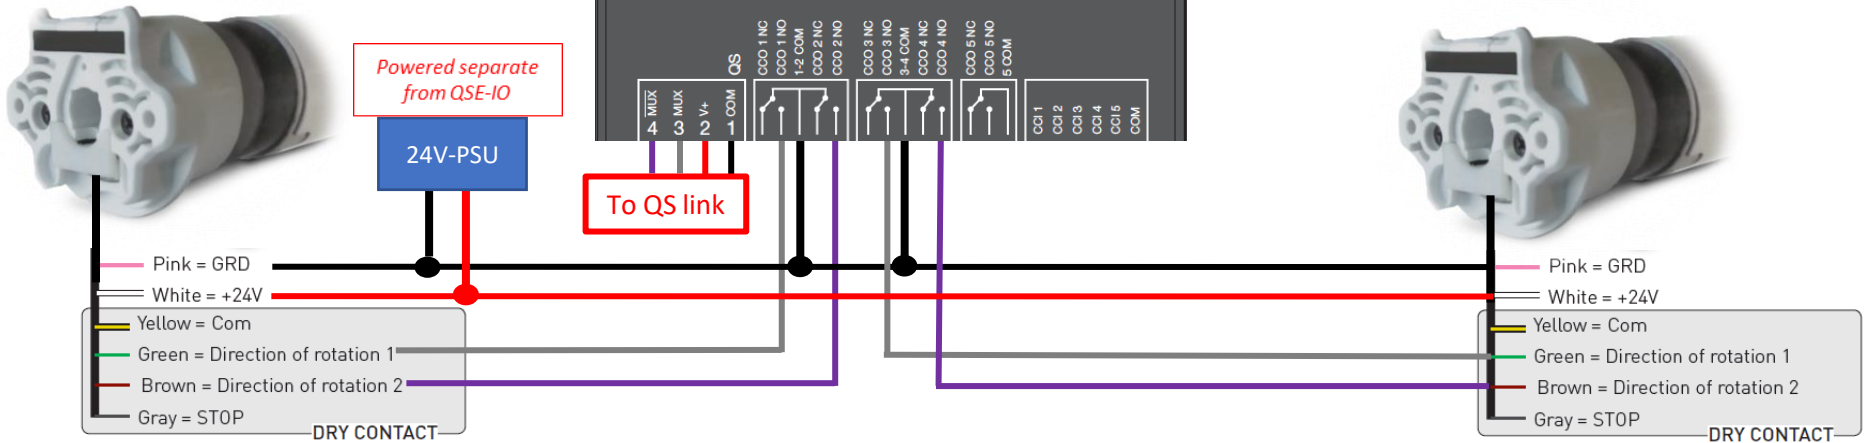

2 XSDC5DX428 integration into Lutron network

1 power supply unit

 **Lutron certified installer only**

Note: Stop is achieved by commuting Up and Down together for less than 1 second

2 XSDC5DX428 integration into Lutron network

2 power supply units

 **Lutron certified installer only**

Note: Stop is achieved by commuting Up and Down together for less than 1 second

5 XSDC5DX428 & ARM5 integration into Lutron

! *Lutron certified installer only*