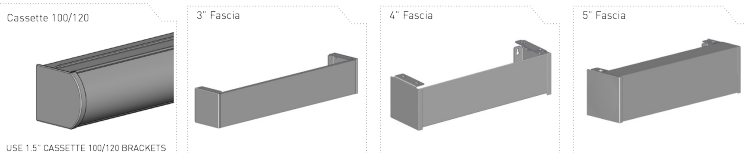

Rollease Acmeda Cordless Spring System / Easy Spring Ultra (Optional)

CORDLESS ROLLER SHADE SPECIFICATION

The Rollease Acmeda Easy Spring Ultra single roller system offers a high quality, aesthetically pleasing and technologically advanced spring controlled solution. The shade will open to your preferred top location in a smooth and controlled motion, with one simple touch.

external hembar, end cap color finishes:
 white, vanilla, gray, brown, black
 Architectural hembar white and gray only
 D30 hembar color: white, gray, black

Hardware Colors

Aesthetic Features

- Minimal light gaps
- Color matched bracket covers provide a neat overall finish
- Round enclosed headbox

SPECIFICATIONS

DEDUCTION

CONTROL TYPE	CONTROL END		LIMITER END	
	With Covers	WithOUT Covers	With Covers	WithOUT Covers
Skyline LX Brackets	17.5mm [0.69"]	16.5mm [0.65"]	19mm [0.75"]	18mm [0.71"]
Skyline	20.5mm [0.81"]	18.5mm [0.73"]	20mm [0.79"]	18mm [0.71"]
CF90 Cassette	-	-	22mm [0.87"]	-
Cassette 100/120	17.5mm [0.69"]	15.5mm [0.61"]	21mm [0.83"]	18mm [0.71"]

MAX ROLL

MAXIMUM ROLL SIZE CHART		
1.5" Bracket	78mm	3.071"
Skyline LX Bracket withOUT Mounting Rail	78mm	3.071"
Skyline LX Bracket with Mounting Rail	72mm	2.835"

SYSTEM UPGRADES

Hardware Colors