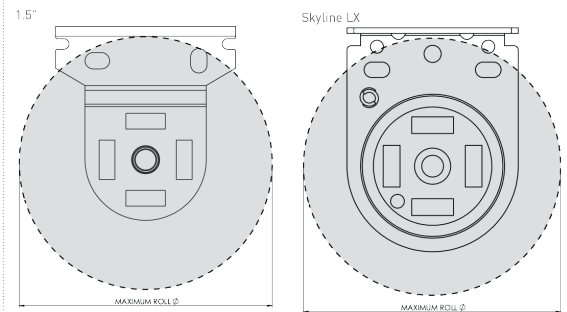

SPECIFICATIONS

DEDUCTION

CONTROL TYPE	CONTROL END		LIMITER END	
	With Covers	WithOUT Covers	With Covers	WithOUT Covers
Skyline LX Brackets	17.5mm [0.69"]	16.5mm [0.65"]	19mm [0.75"]	18mm [0.71"]
Skyline	20.5mm [0.81"]	18.5mm [0.73"]	20mm [0.79"]	18mm [0.71"]
CF90 Cassette	-	-	22mm [0.87"]	-
Cassette 100/120	17.5mm [0.69"]	15.5mm [0.61"]	21mm [0.83"]	18mm [0.71"]

MAX ROLL

MAXIMUM ROLL SIZE CHART		
1.5" Bracket	78mm	3.071"
Skyline LX Bracket withOUT Mounting Rail	78mm	3.071"
Skyline LX Bracket with Mounting Rail	72mm	2.835"

SYSTEM UPGRADES

Hardware Colors