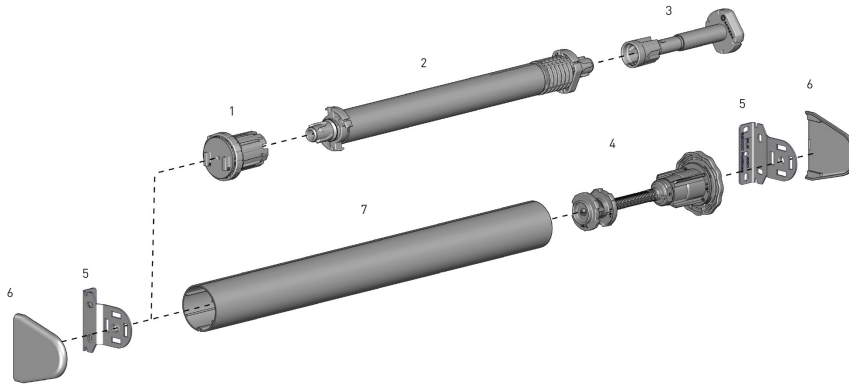

Rollease Acmeda Cordless Spring System / Easy Spring Ultra (Optional)

CORDLESS ROLLER SHADE SPECIFICATION

The Rollease Acmeda Easy Spring Ultra single roller system offers a high quality, aesthetically pleasing and technologically advanced spring controlled solution. The shade will open to your preferred top location in a smooth and controlled motion, with one simple touch.

1. Spring Control with Skyline Hook
2. Booster Uni.
3. Booster Decelerator
4. Limiter - Single Stop | Universal
5. Skyline STD Bracket - Single Stop Limiter 1.5"
6. Skyline Bracket Cover
7. Rollease Tube + M/P Tape | 38mm

external hembar, end cap color finishes:
 white, vanilla, gray, brown, black
 Architectural hembar white and gray only
 D30 hembar color: white, gray, black

Hardware Colors

Aesthetic Features

- Minimal light gaps
- Color matched bracket covers provide a neat overall finish
- Round enclosed headbox

Assembly/ Production benefits

- Pre-tensioning through Spring Head Control
- Single Top Limit Setting function, simple and intuitive to set the limit
- Color coded LH & RH hardware for quick & easy assembly