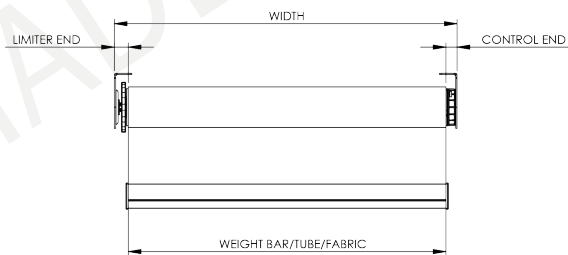

SPECIFICATIONS

DEDUCTION

CONTROL TYPE	CONTROL END		LIMITER END	
	With Covers	WithOUT Covers	With Covers	WithOUT Covers
Skyline LX Brackets	17.5mm [0.69"]	16.5mm [0.65"]	19mm [0.75"]	18mm [0.71"]
Skyline	20.5mm [0.81"]	18.5mm [0.73"]	20mm [0.79"]	18mm [0.71"]
CF90 Cassette	-	-	22mm [0.87"]	-
Cassette 100/120	17.5mm [0.69"]	15.5mm [0.61"]	21mm [0.83"]	18mm [0.71"]

MAX ROLL

MAXIMUM ROLL SIZE CHART		
1.5" Bracket	78mm	3.071"
Skyline LX Bracket withOUT Mounting Rail	78mm	3.071"
Skyline LX Bracket with Mounting Rail	72mm	2.835"

SYSTEM UPGRADES

Hardware Colors