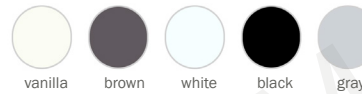

Rollease Acmeda Cordless Spring System / Easy Spring Ultra (Optional)

CORDLESS ROLLER SHADE SPECIFICATION

The Rollease Acmeda Easy Spring Ultra single roller system offers a high quality, aesthetically pleasing and technologically advanced spring controlled solution. The shade will open to your preferred top location in a smooth and controlled motion, with one simple touch.

external hembar, end cap color finishes:
 white, vanilla, gray, brown, black
 Architectural hembar white and gray only
 D30 hembar color: white, gray, black

Hardware Colors

Aesthetic Features

- Minimal light gaps
- Color matched bracket covers provide a neat overall finish
- Round enclosed headbox