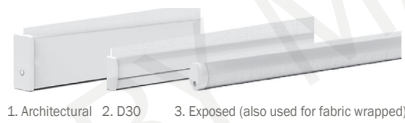

Rollease Acmeda Cordless Spring System / Easy Spring Ultra (Optional)

CORDLESS ROLLER SHADE SPECIFICATION

The Rollease Acmeda Easy Spring Ultra single roller system offers a high quality, aesthetically pleasing and technologically advanced spring controlled solution. The shade will open to your preferred top location in a smooth and controlled motion, with one simple touch.

1. Spring Control with Skyline Hook
2. Booster Uni.
3. Booster Decelerator
4. Limiter - Single Stop | Universal
5. Skyline STD Bracket - Single Stop Limiter 1.5"
6. Skyline Bracket Cover
7. Rollease Tube + M/P Tape | 38mm

external hembar, end cap color finishes:
 white, vanilla, gray, brown, black
 Architectural hembar white and gray only
 D30 hembar color: white, gray, black

Hardware Colors

Aesthetic Features

- Minimal light gaps
- Color matched bracket covers provide a neat overall finish
- Round enclosed headbox