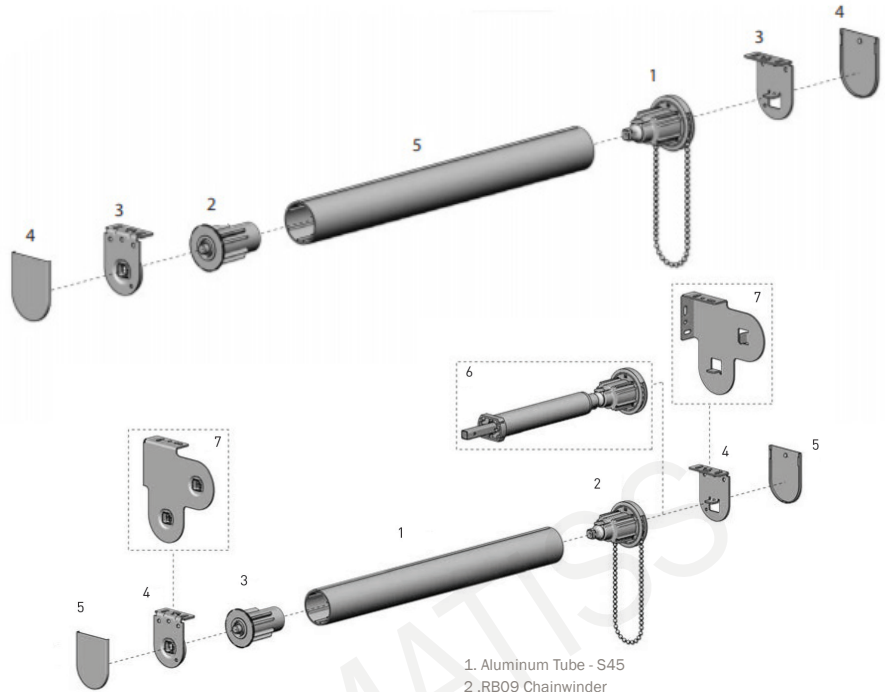

S45 Series RB09 (Optional)

- 1. RB09 Chanwinder
- 2. RB09 Easy Lock Extended Idler - S45
- 3. LX1 Easy-Lock Installation Bracket - 40&55mm
- 4. LX/VX Bracket Cover Cap - 40&55mm
- 5. Aluminum Tube - S45 (Light/Standard/HD)

- 1. Aluminum Tube - S45
- 2. RB09 Chainwinder
- 3. RB09 Extended Idler
- 4. RB09 LX Easy-Lock Bracket
- 5. LX Bracket Cover Caps
- 6. Easy-Lift Retro-Fit Booster -S45
- 7. Combo SQUARE-X Easy-Loc Brackets - Same Side Control

Functional Benefits

- Smoother operation
- Increased load capacity
- Patent protected

Aesthetic Features

- High polished finish
- Reduced light gaps

Installation Benefits

- New two piece snap-lock winder assembly
- Reduce chain assembly time by up to 75%
- 10mm plastic idler pin, extendable in 1mm increments
- Comfort grip release wheel
- Advanced snap lock booster fitment
- Self-locking installation feature

S45 RB09 CHAIN CONTROL

Step into the future with Rollease Acmeda's flagship RB09 chain control system. Utilizing the very latest in technology, the RB09 brings over twenty years of experience into one cutting edge design. The RB09 sets the benchmark for performance, function, aesthetics, with faster assembly time, easy installation, best in class operation and a slender, high gloss finish. With a wide range of options as add-on features, the RB09 is one of the most comprehensive manual roller systems on the market.