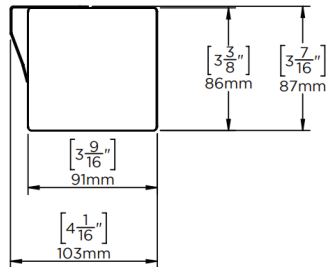

HEMBAR OPTIONS

New
Round Bottom Bar

Standard Bottom Bar
(no fabric cover options)

MOUNTING OPTIONS

Release Tab

Release Tab

CASSETTE 100

SQUARE CASSETTE 100