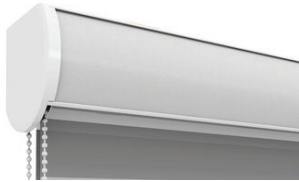

Product Guide

ZEBRA

Transitional roller shade product is available in 5 fabrics: 4 light filtering and 1 dim-out. Each fabric comes in most popular color options. This product is offered in 3 system options: Twin Pull Wand - Cordless option, Chain and clutch operated or Motorized. We offer square or curved cassette header options which come in colors to coordinate with fabric selection.

Minimum Mounting Depth Inside Mount 1 5/8"

Flush Mount Inside Mount 3 3/4"

Minimum Flat Surface Outside Mount 1 3/8"

Vanes Open

Vanes Closed

SHADES BY MATISS
custom shading solutions

TOP COVER OPTIONS

Square Cassette

Curved Cassette

HARDWARE COLORS

Anodized, Black, White, Bronze, Vanilla

CONTROL OPTIONS

Twin Pull Wand System

Chain and Clutch System

Cordless System

Motorization