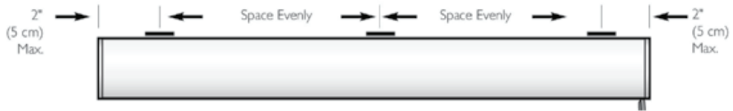

Cassette Installation Instructions

- A. Mount the brackets to the wall or window frame with the outside brackets no further than 2 inches from the ends of the headrail. On wide shades, space the additional brackets at equal intervals.