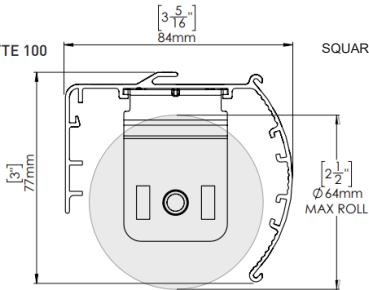

HEMBAR OPTIONS

New
Round Bottom Bar

Standard Bottom Bar
(no fabric cover options)

MOUNTING OPTIONS

Release Tab

Release Tab

CASSETTE 100

SQUARE CASSETTE 100