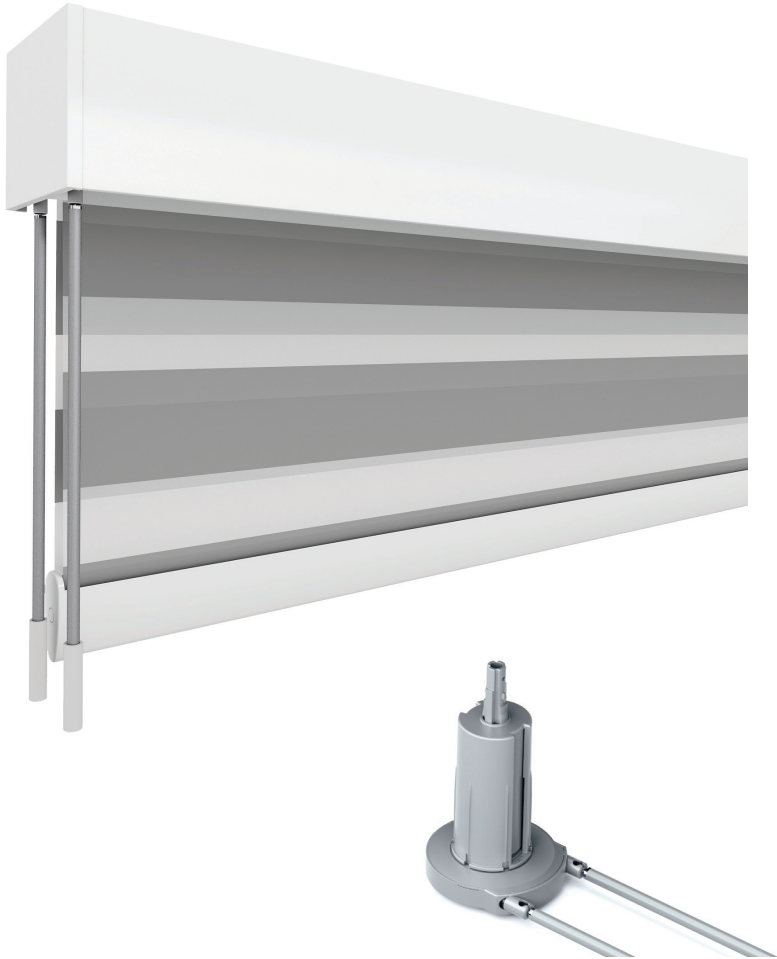

TWIN PULL WAND SYSTEM
Child Safe by Design

SHADES BY MATISS
custom shading solutions