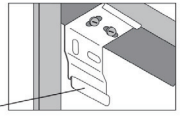

HEMBAR OPTIONS

New
Round Bottom Bar

Standard Bottom Bar
(no fabric cover options)

MOUNTING OPTIONS

Release Tab

Release Tab

CASSETTE 100

SQUARE CASSETTE 100