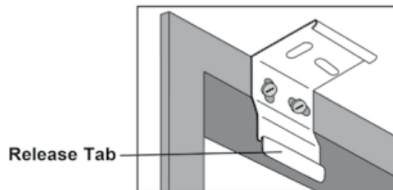

- B. For wall or outside mounts, use the rear bracket holes. Make sure the release tab is always mounted on the bottom. Insert "Release Tab" beside the line.