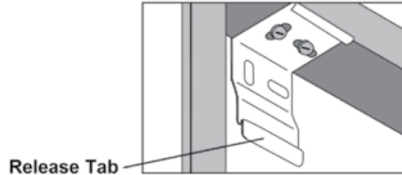

- C. For inside or ceiling mounts, use the top bracket holes. Make sure the release tab is always mounted on the bottom.