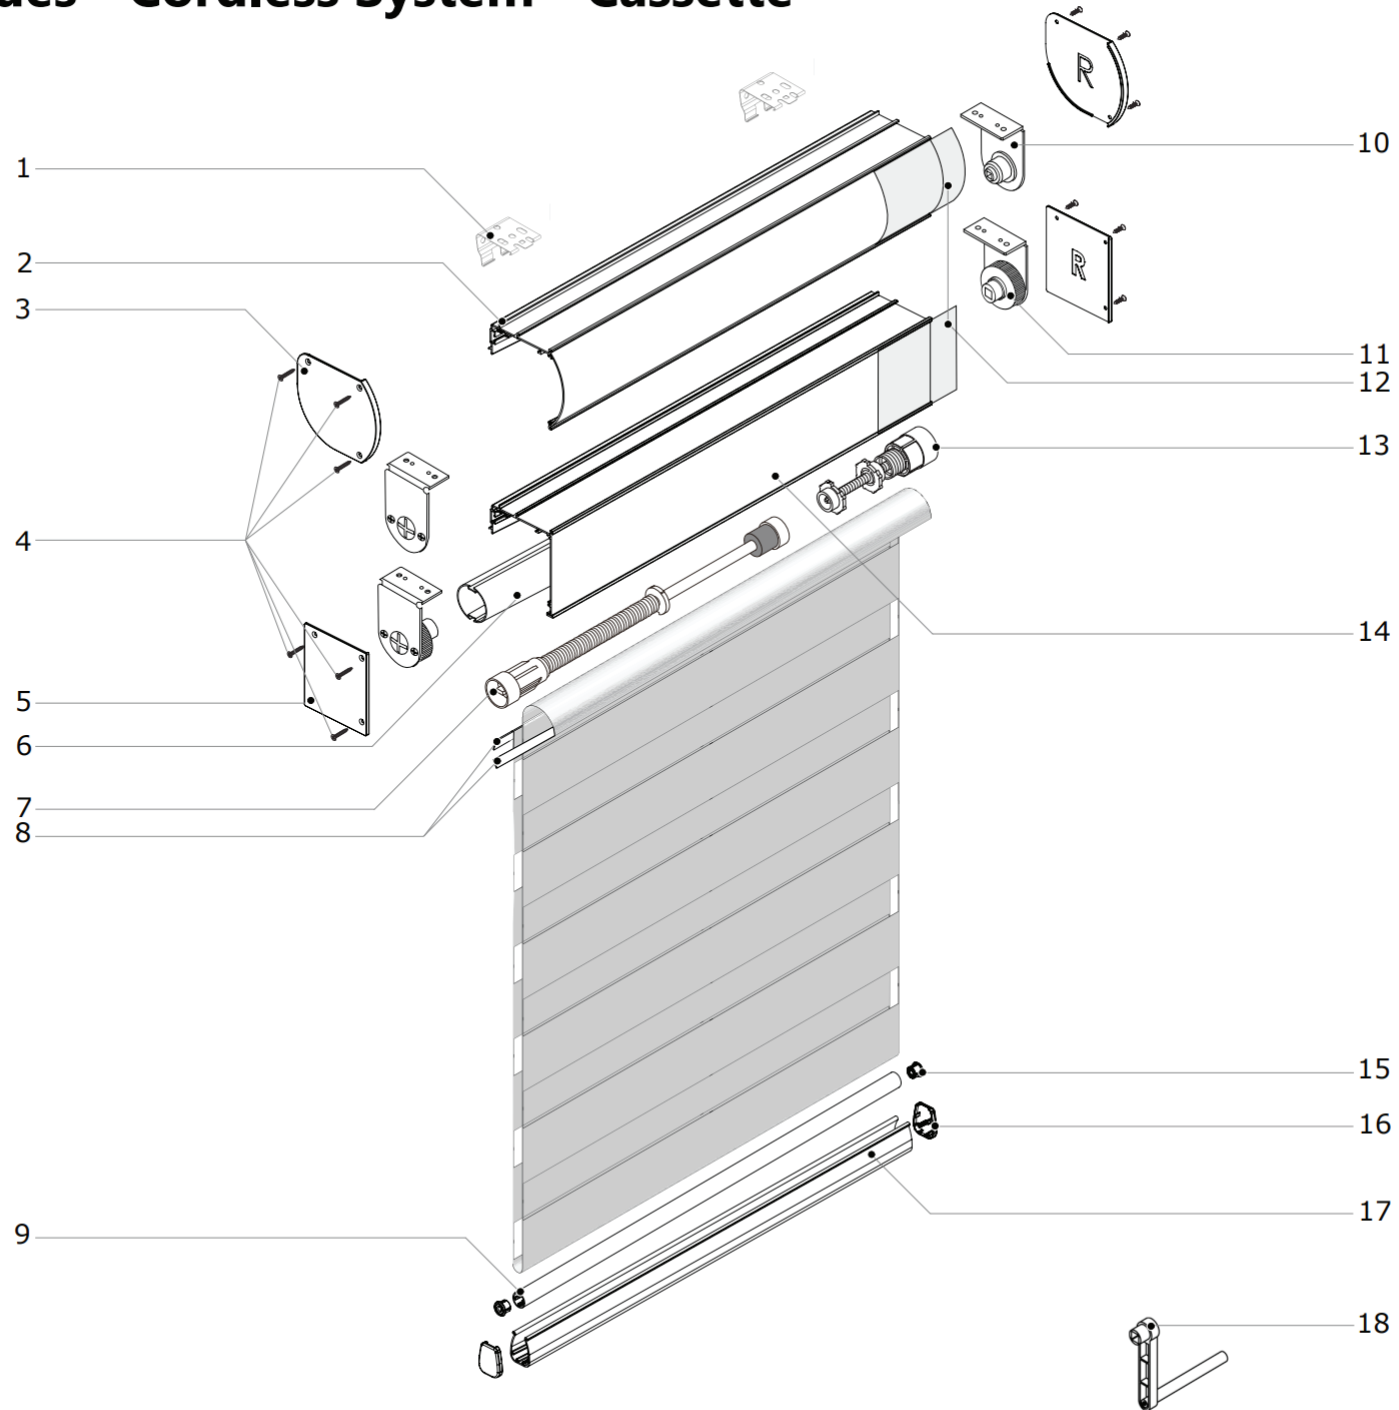

Revolve Shades - Cordless System - Cassette

MT-03 Tube (1.5")

Revolve Shades - Cordless System - Cassette

MT-03 Tube (1.5")

1	VRBKT15	Mounting Bracket Cassette 80 & 100 200/BG Zinc	10	MT104SCSA	Bracket Mounting Side Adjust Cass 100 CF 100/BX
2	TC100W TC100V TC100GR TC100BZ TC100BK	Cassette 100 16' 6/BX White Cassette 100 16' 6/BX Vanilla Cassette 100 16' 6/BX Silver Gray Cassette 100 16' 6/BX Bronze Cassette 100 16' 6/BX Black	11	MT104WCSA	Bracket Mounting Wheel Adjust Cass 100 CF 100/BX
3	TC100RECWH TC100RECVA TC100RECGR TC100RECBR TC100RECBK	Endcap Round Cassette 100 50PR/BX White Endcap Round Cassette 100 50PR/BX Vanilla Endcap Round Cassette 100 50PR/BX Gray Endcap Round Cassette 100 50PR/BX Bronze Endcap Round Cassette 100 50PR/BX Black	12	5053217	Mylar Insert Cassette 100 3.217" 250'/RL
4	SRC0438WH SRC0438VA SRC0438GR SRC0438BK SRC0438BZ	Screw Cassette 100/Revolve BR 1000/BX White Screw Cassette 100/Revolve BR 1000/BX Vanilla Screw Cassette 100/Revolve BR 1000/BX Gray Screw Cassette 100/Revolve BR 1000/BX Black Screw Cassette 100/Revolve BR 1000/BX Bronze	13	CF-13R	Stop Device 10/BG Right
5	SQCEC100W SQCEC100V SQCEC100GR SQCEC100BZ SQCEC100BK	End Cap Square Cassette 50PR/BX White End Cap Square Cassette 50PR/BX Vanilla End Cap Square Cassette 50PR /BX Gray End Cap Square Cassette 50PR /BX Bronze End Cap Square Cassette 50PR /BX Black	14	SQC100W SQC100V SQC100GR SQC100BZ SQC100BK	Square Cassette 16' 6/BX White Square Cassette 16' 6/BX Vanilla Square Cassette 16' 6/BX Gray Square Cassette 16' 6/BX Bronze Square Cassette 16' 6/BX Black
6	MT-03	Tube Spring Assist 1.5" 12' 20/BX	15	3213201661	End Cap Revolve Inner Tube 200/BG White
7	CORVSPH001 CORVSPH002 CORVSPH003 CORVSPH004	Revolve Cordless Spring 1.0x150mm 25/BX Left Revolve Cordless Spring 1.2x500mm 25/BX Left Revolve Cordless Spring 1.3x600mm 25/BX Left Revolve Cordless Spring 1.4x700mm 25/BX Left	16	BNDC1020661 BNDC1020320 BNDC1020651 BNDC1020064 BNDC1020048	Revolve Outer End Cap 200/BX White Revolve Outer End Cap 200/BX Vanilla Revolve Outer End Cap 200/BX Gray Revolve Outer End Cap 200/BX Bronze Revolve Outer End Cap 200/BX Black
8	GPS0003-71 GPS0003-87	Spline Revolve 7mm 492'/RL (Fabric Thickness >=0.023in) Spline Revolve 8mm 492'/RL (Fabric Thickness <0.023in)	17	BNDC1000661L192 BNDC1000320L192 BNDC1000651L192 BNDC1000064L192 BNDC1000048L192	Revolve Outer Bottomrail 12x16' 192'/BX White Revolve Outer Bottomrail 12x16' 192'/BX Vanilla Revolve Outer Bottomrail 12x16' 192'/BX Gray Revolve Outer Bottomrail 12x16' 192'/BX Bronze Revolve Outer Bottomrail 12x16' 192'/BX Black
9	3213301661	Revolve Inner Tube 20x16' 320'/BX White	18	MT25	Clutch Assist Tension Tool 1/EA